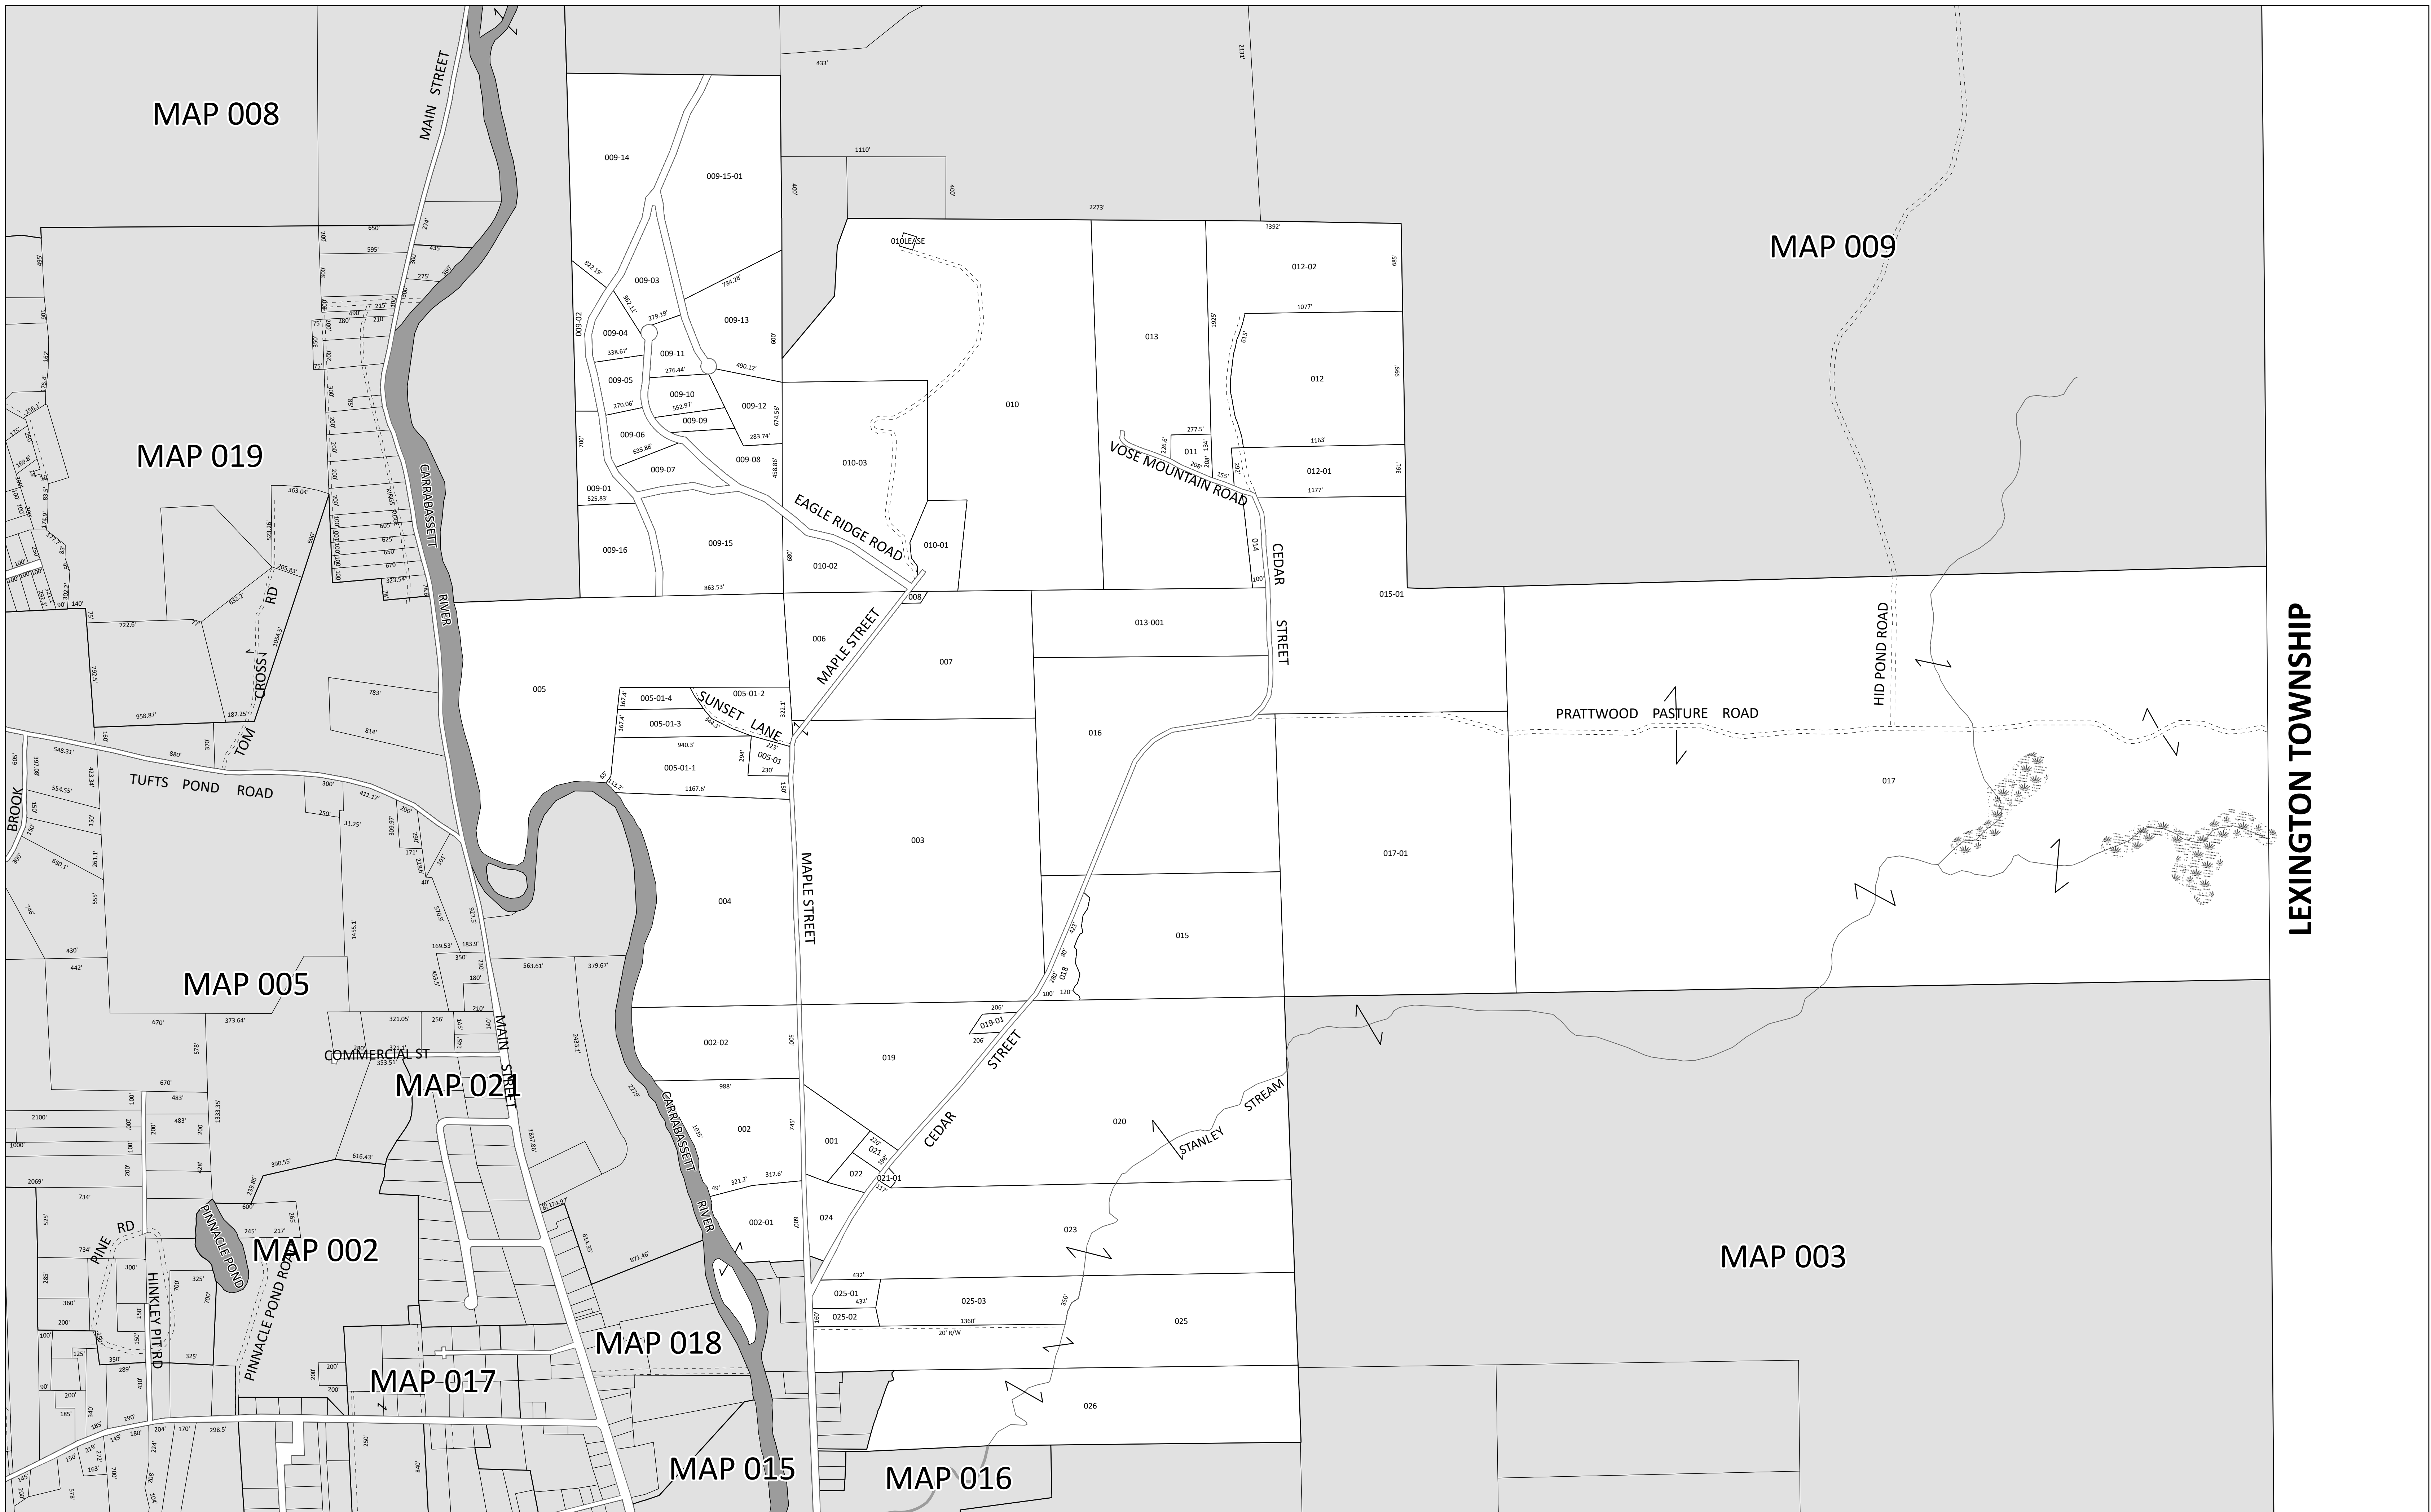

LEXINGTON TOWNSHIP

MAPS PREPARED BY:

UPDATES

SEBAGO TECHNICS 2015 - PRESENT UPDATES & CONVERSION
ACME LAND SURVEYING JUNE 2011 ORIGINAL TAX MAPS

PROPERTY MAP

TOWN OF KINGFIELD, MAINE

MARCH 1, 2019

MAP 006