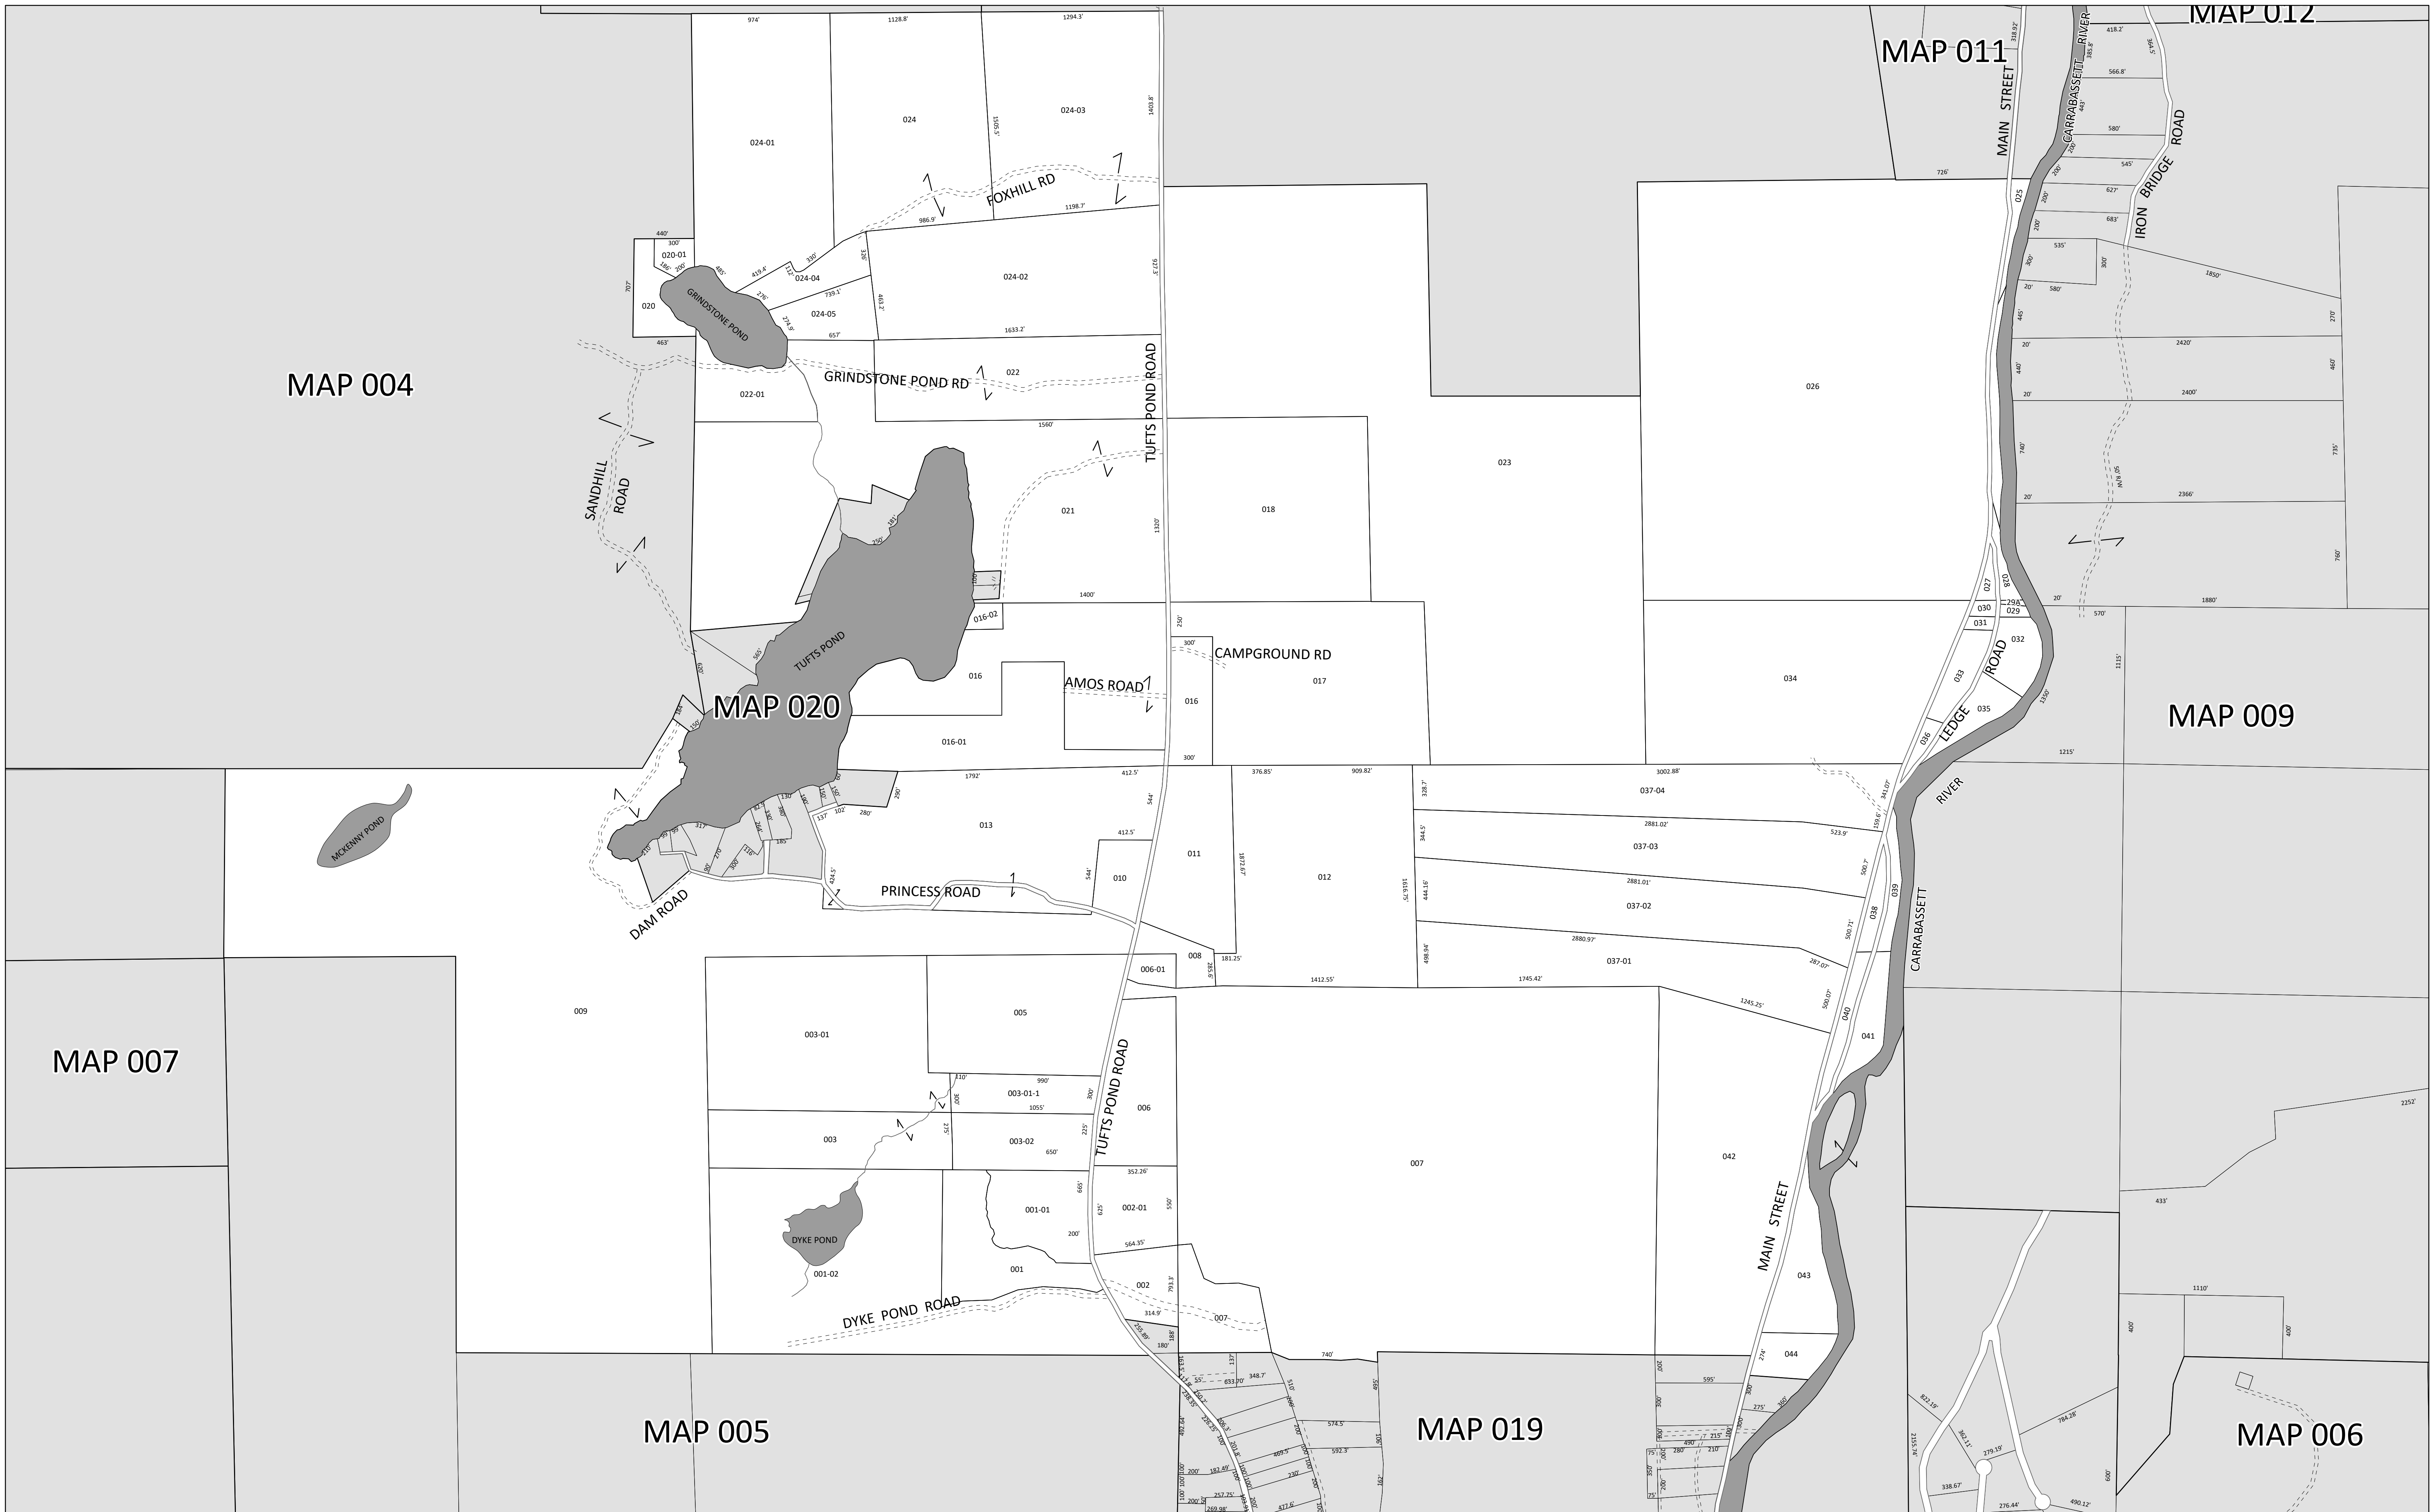

MAPS PREPARED BY:

UPDATES

SEBAGO TECHNICS 2015 - PRESENT UPDATES & CONVERSION
ACME LAND SURVEYING JUNE 2011 ORIGINAL TAX MAPS

PROPERTY MAP
TOWN OF KINGFIELD, MAINE
MARCH 1, 2019

MAP 008