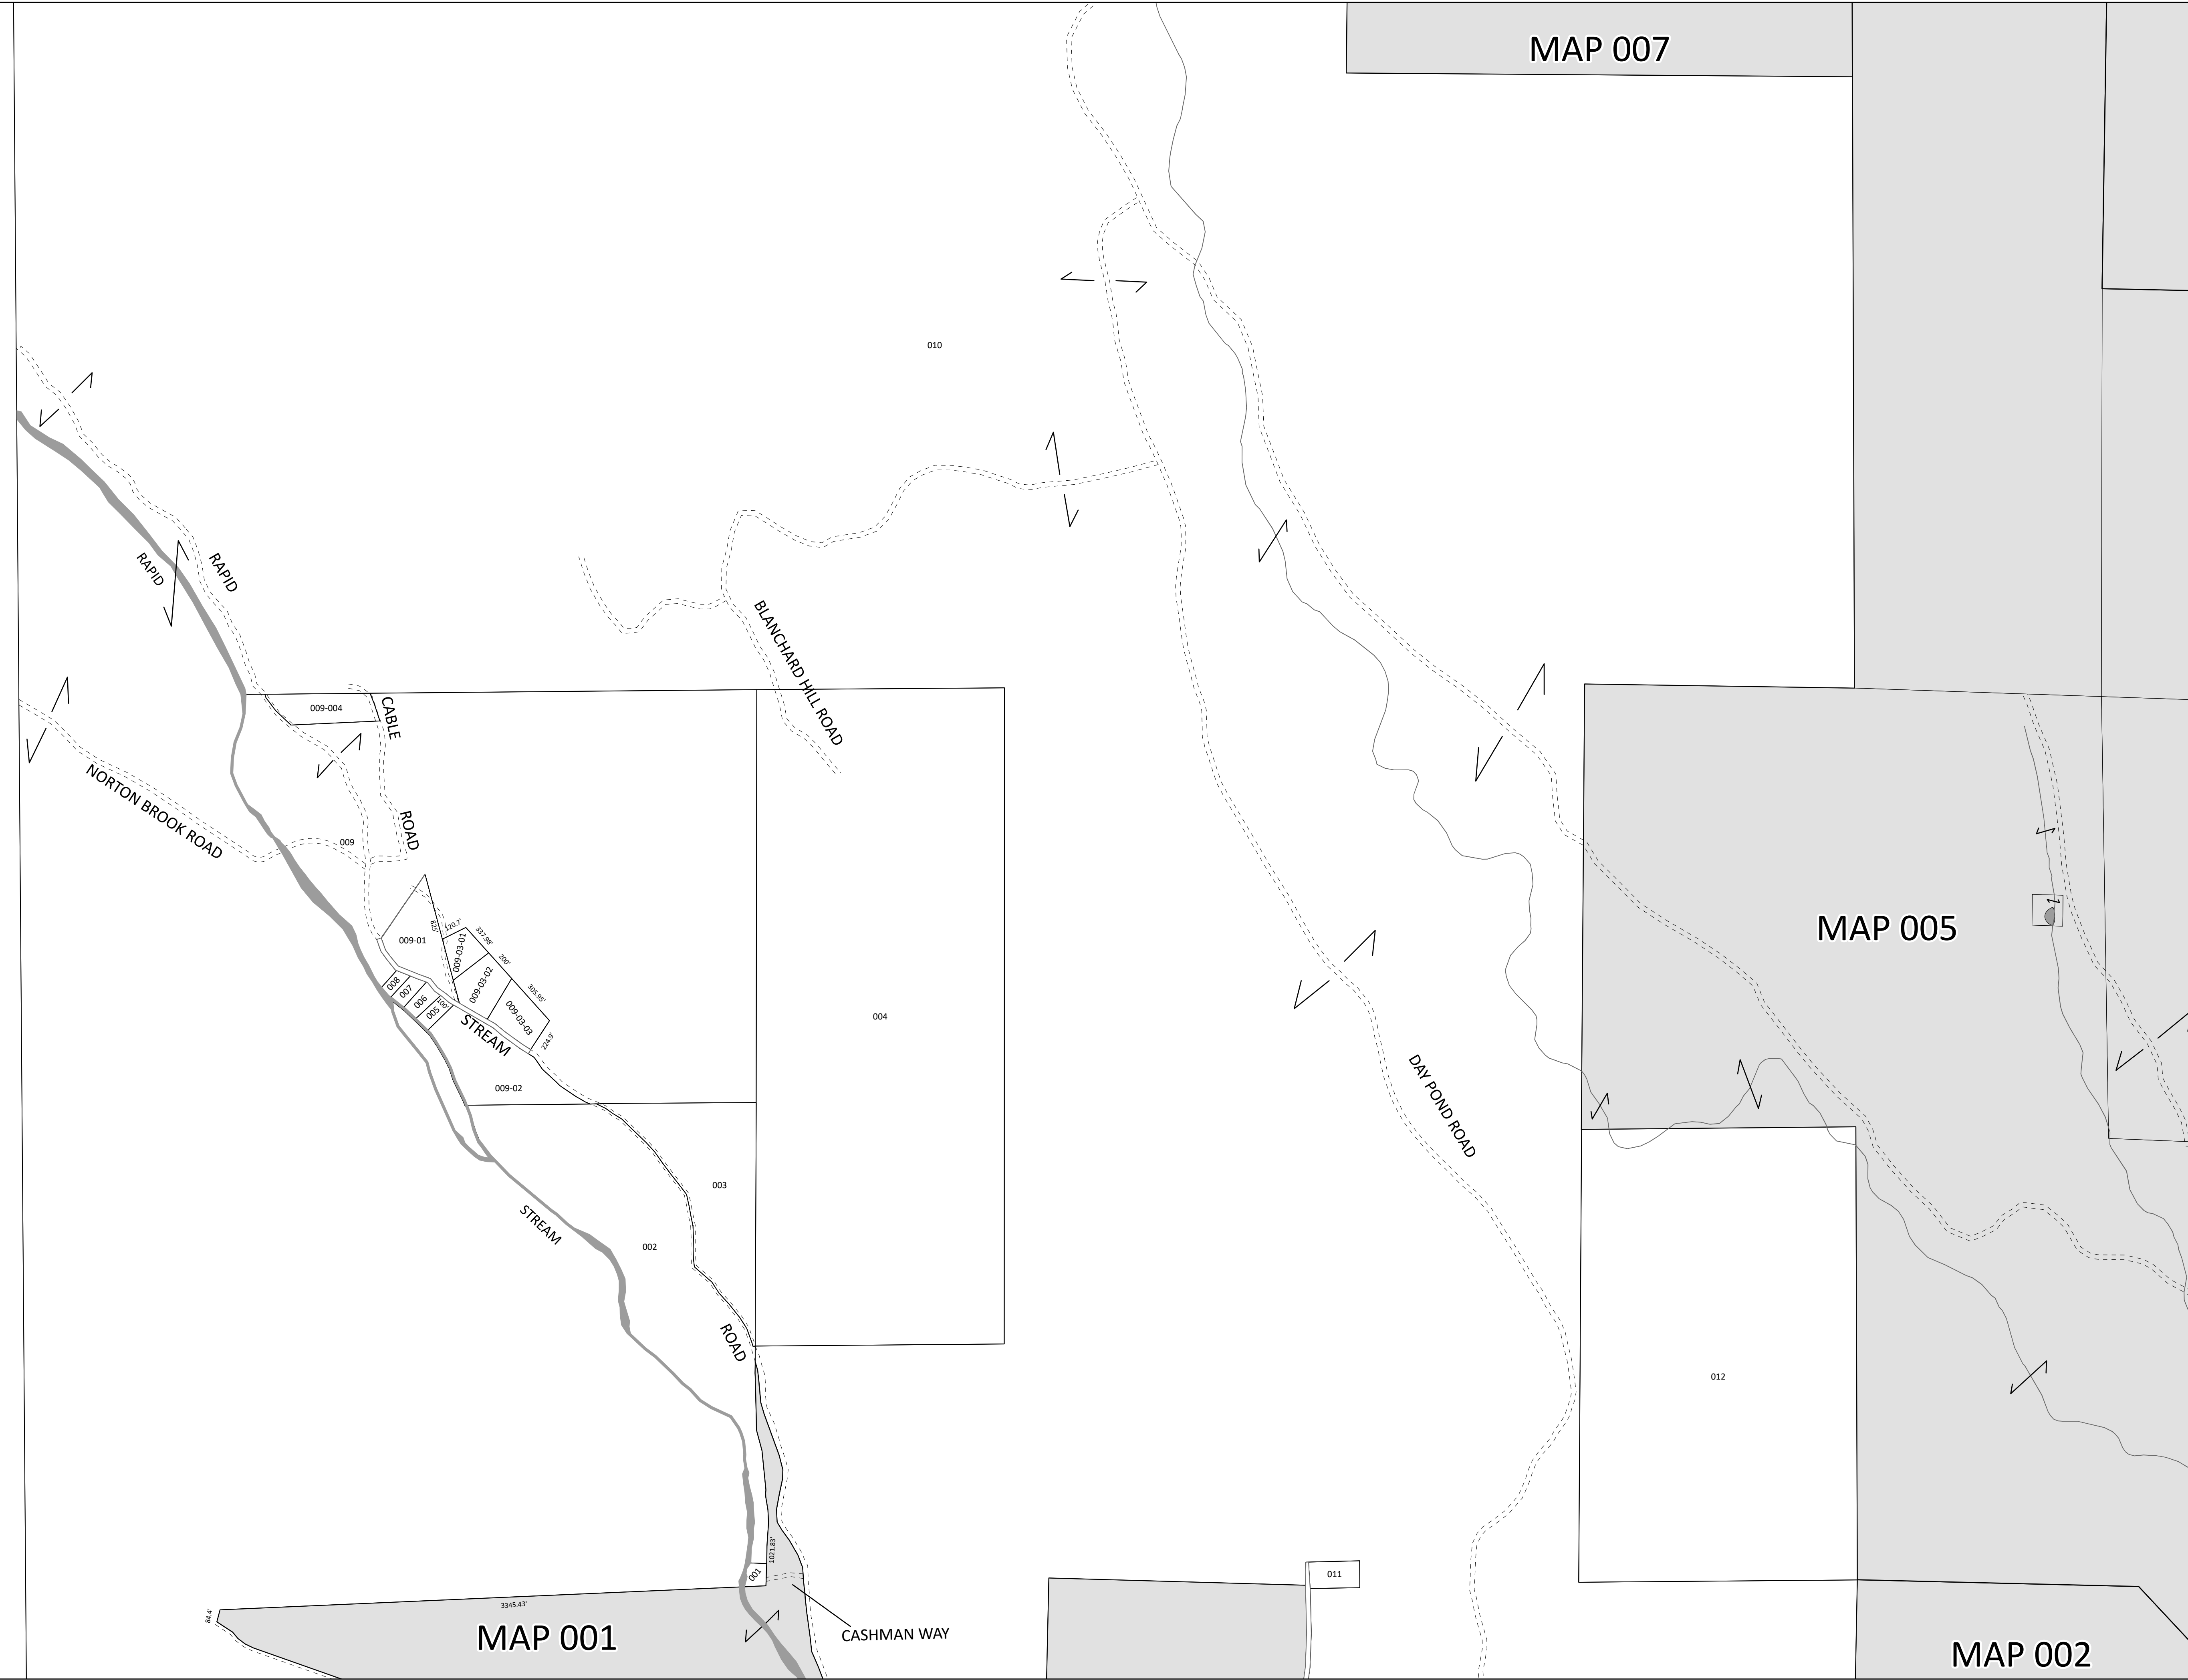

MT. ABRAM TOWNSHIP

MAP 007

MAP 005

MAP 002

MAP 001

MAP 004

TOWN OF KINGFIELD, MAINE

PROPERTY MAP

MARCH 1, 2019

MAPS PREPARED BY:

UPDATES

SEBAGO TECHNICS 2015 - PRESENT UPDATES & CONVERSION
ACME LAND SURVEYING JUNE 2011 ORIGINAL TAX MAPS