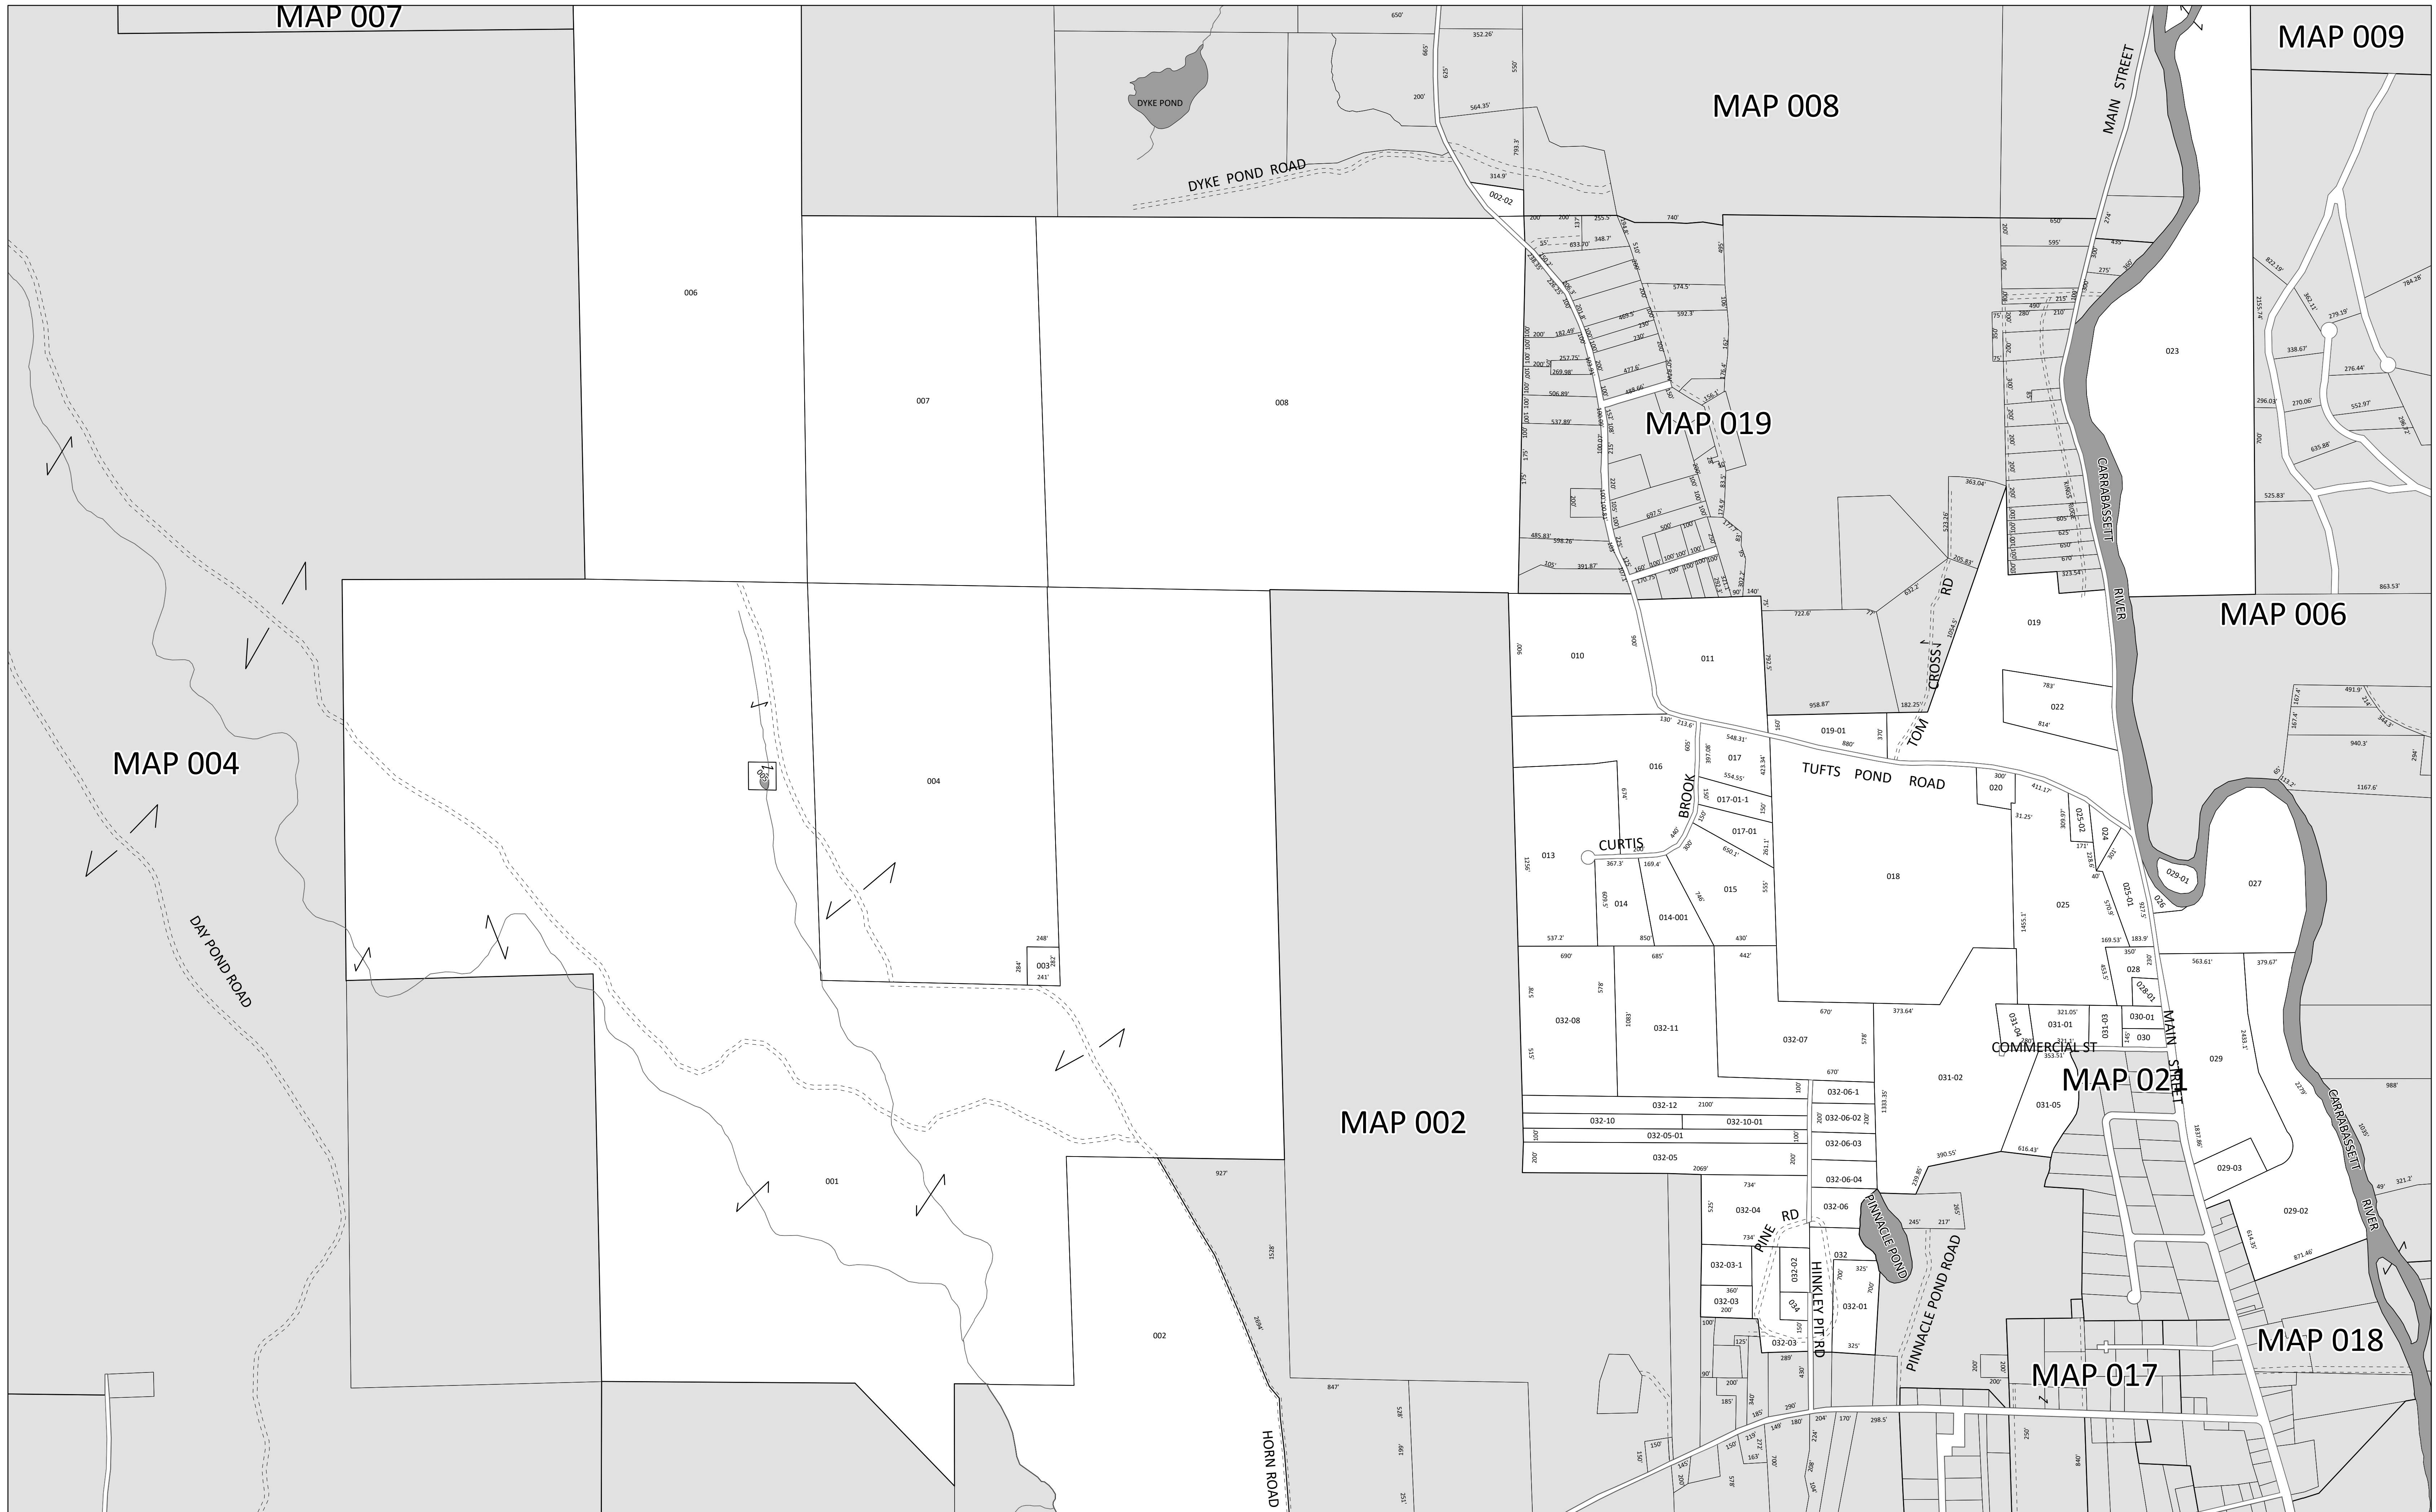

# TOWN OF KINGFIELD, MAINE

PROPERTY MAP

MARCH 1, 2019

MAPS PREPARED BY:

**UPDATES**

SEBAGO TECHNICS 2015 - PRESENT UPDATES & CONVERSION  
ACME LAND SURVEYING JUNE 2011 ORIGINAL TAX MAPS

Disclaimer: This information has been produced using a number of disparate data sources to support assessing activities. It should not be used for conveyances. Neither the Town of Kingfield nor Sebago Technics are responsible for map errors, omissions, misuse, misinterpretation, or correctness of the data.