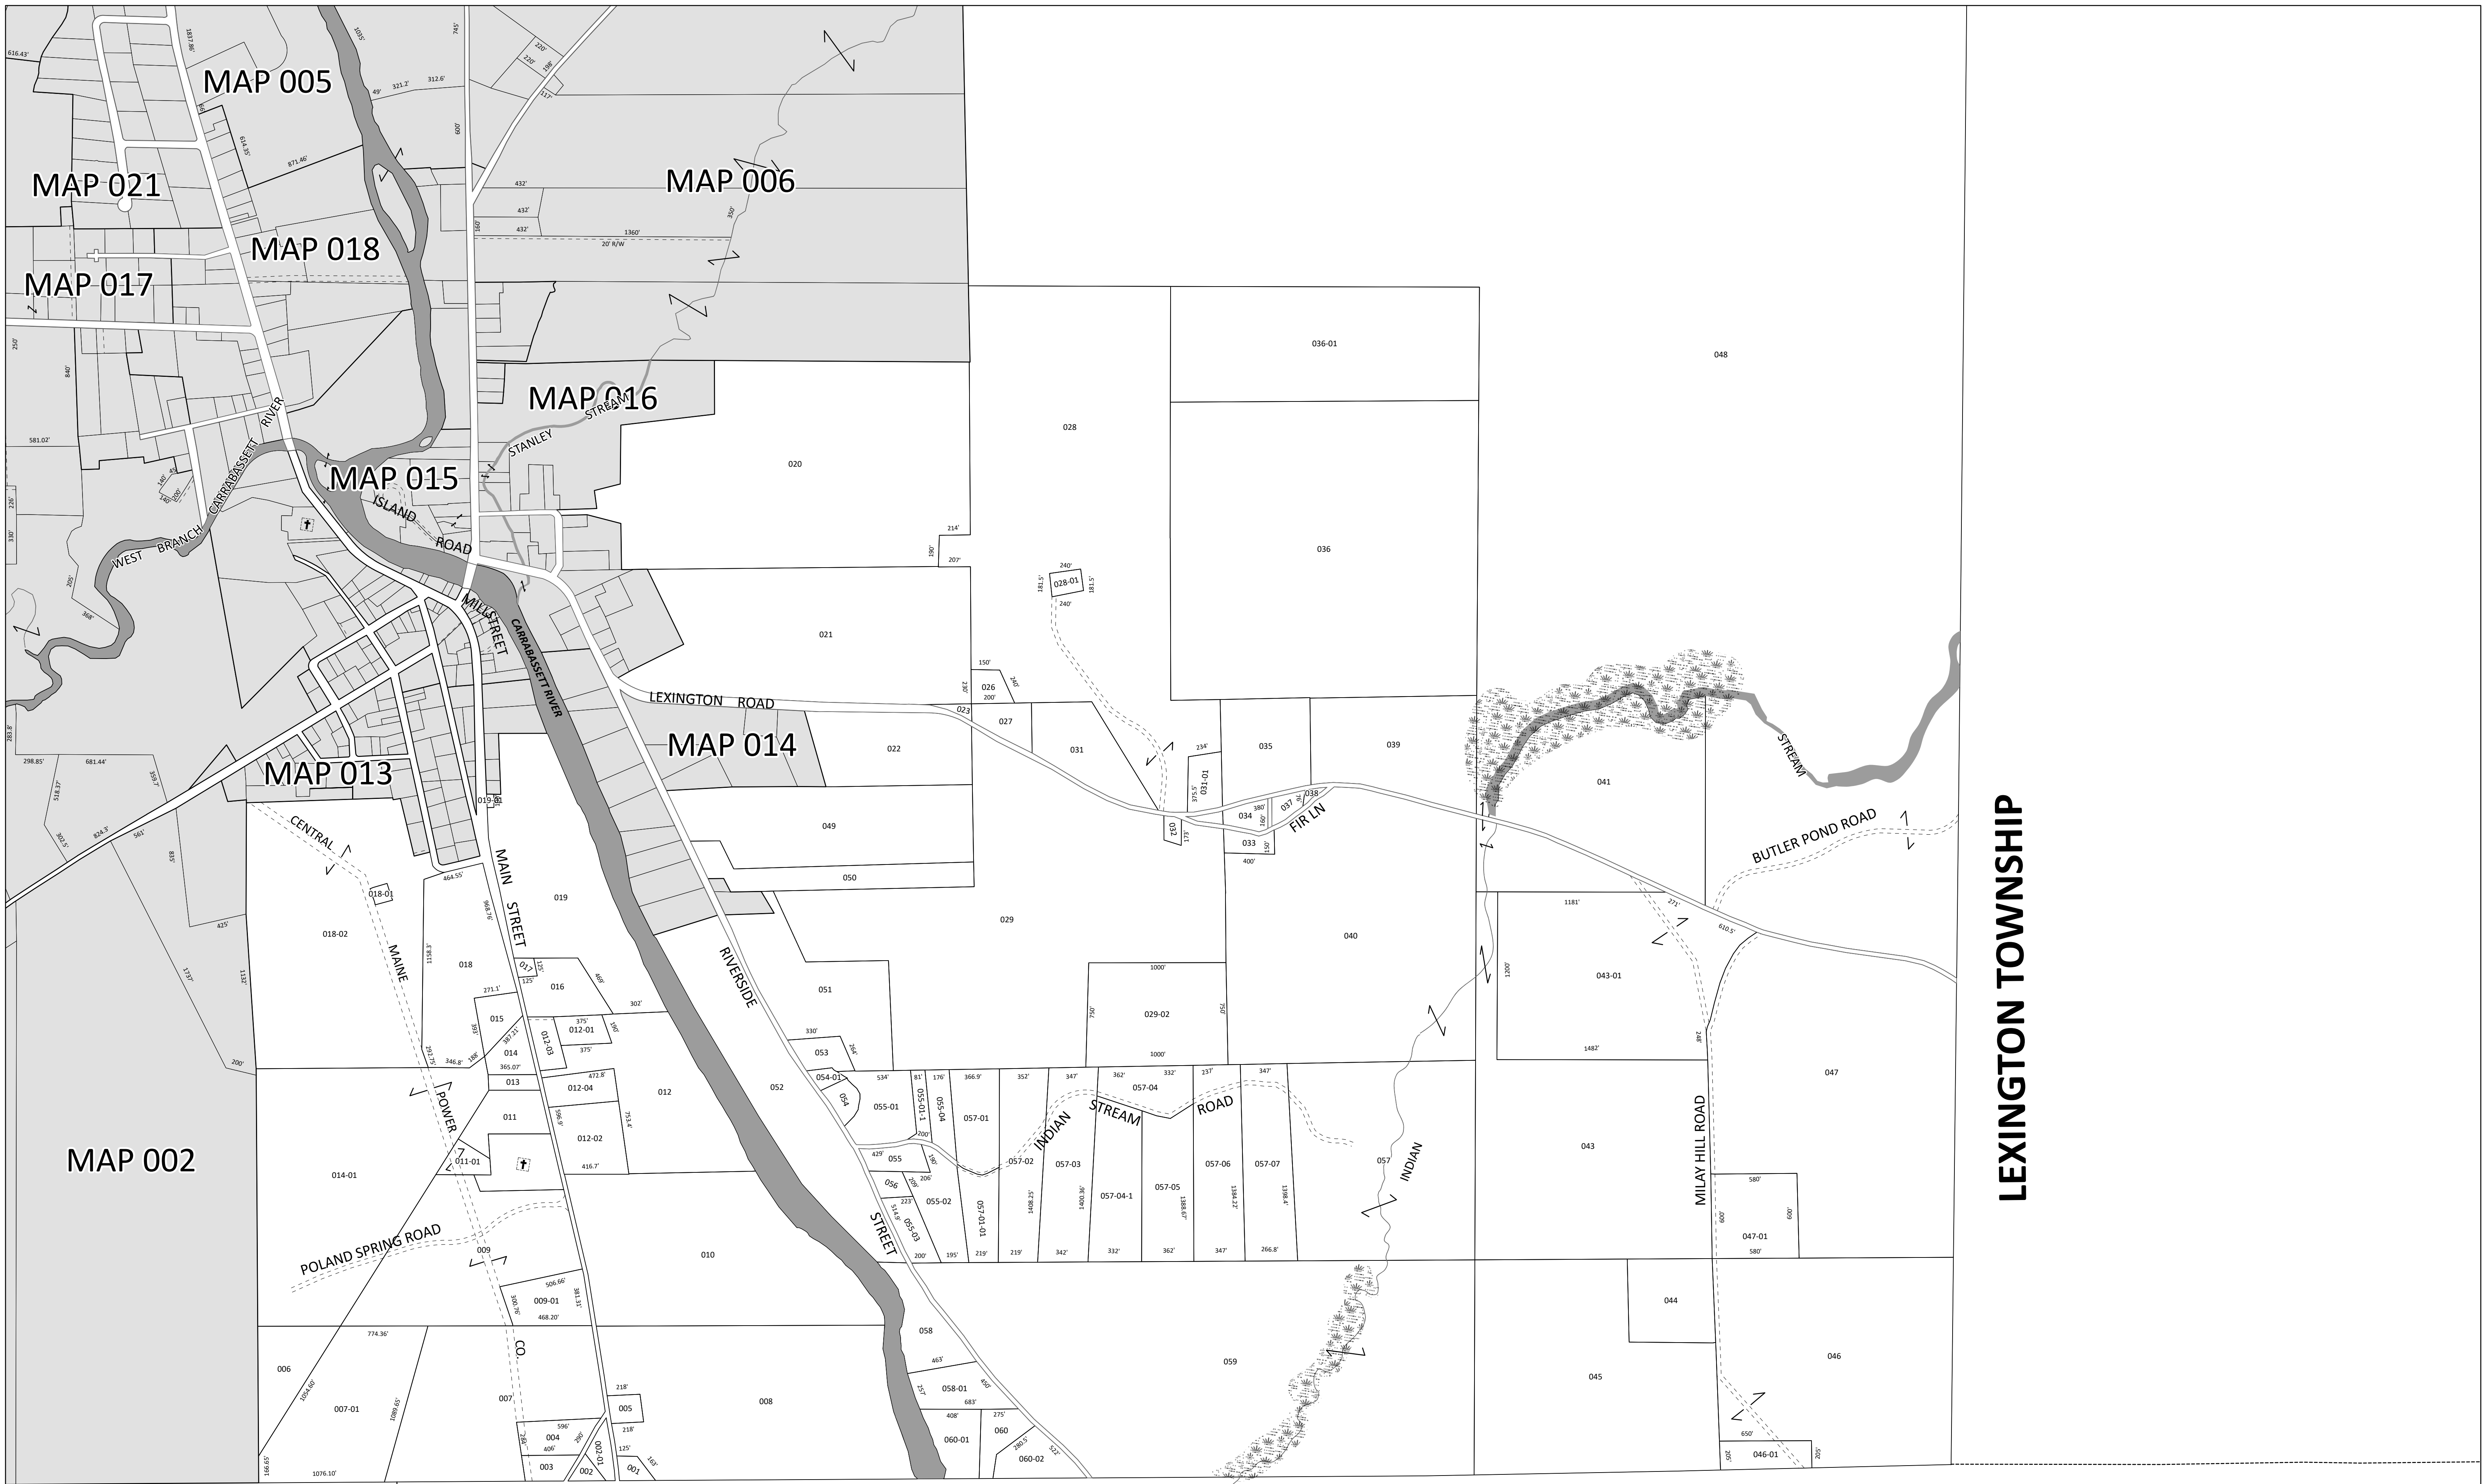

LEXINGTON TOWNSHIP

IAN TOWNSHIP

TOWN OF NEW PORTLAND

MAPS PREPARED BY:
SEBAGO
TECHNICS
WWW.SEBAGOTECHNICS.COM
17 John Rollins Rd., Suite 44
South Portland, ME 04106
Tel: 207-203-2100

UPDATES
SEBAGO TECHNICS 2015 - PRESENT UPDATES & CONVERSION
ACME LAND SURVEYING JUNE 2011 ORIGINAL TAX MAPS

PROPERTY MAP
TOWN OF KINGFIELD, MAINE
MARCH 1, 2019

MAP 003