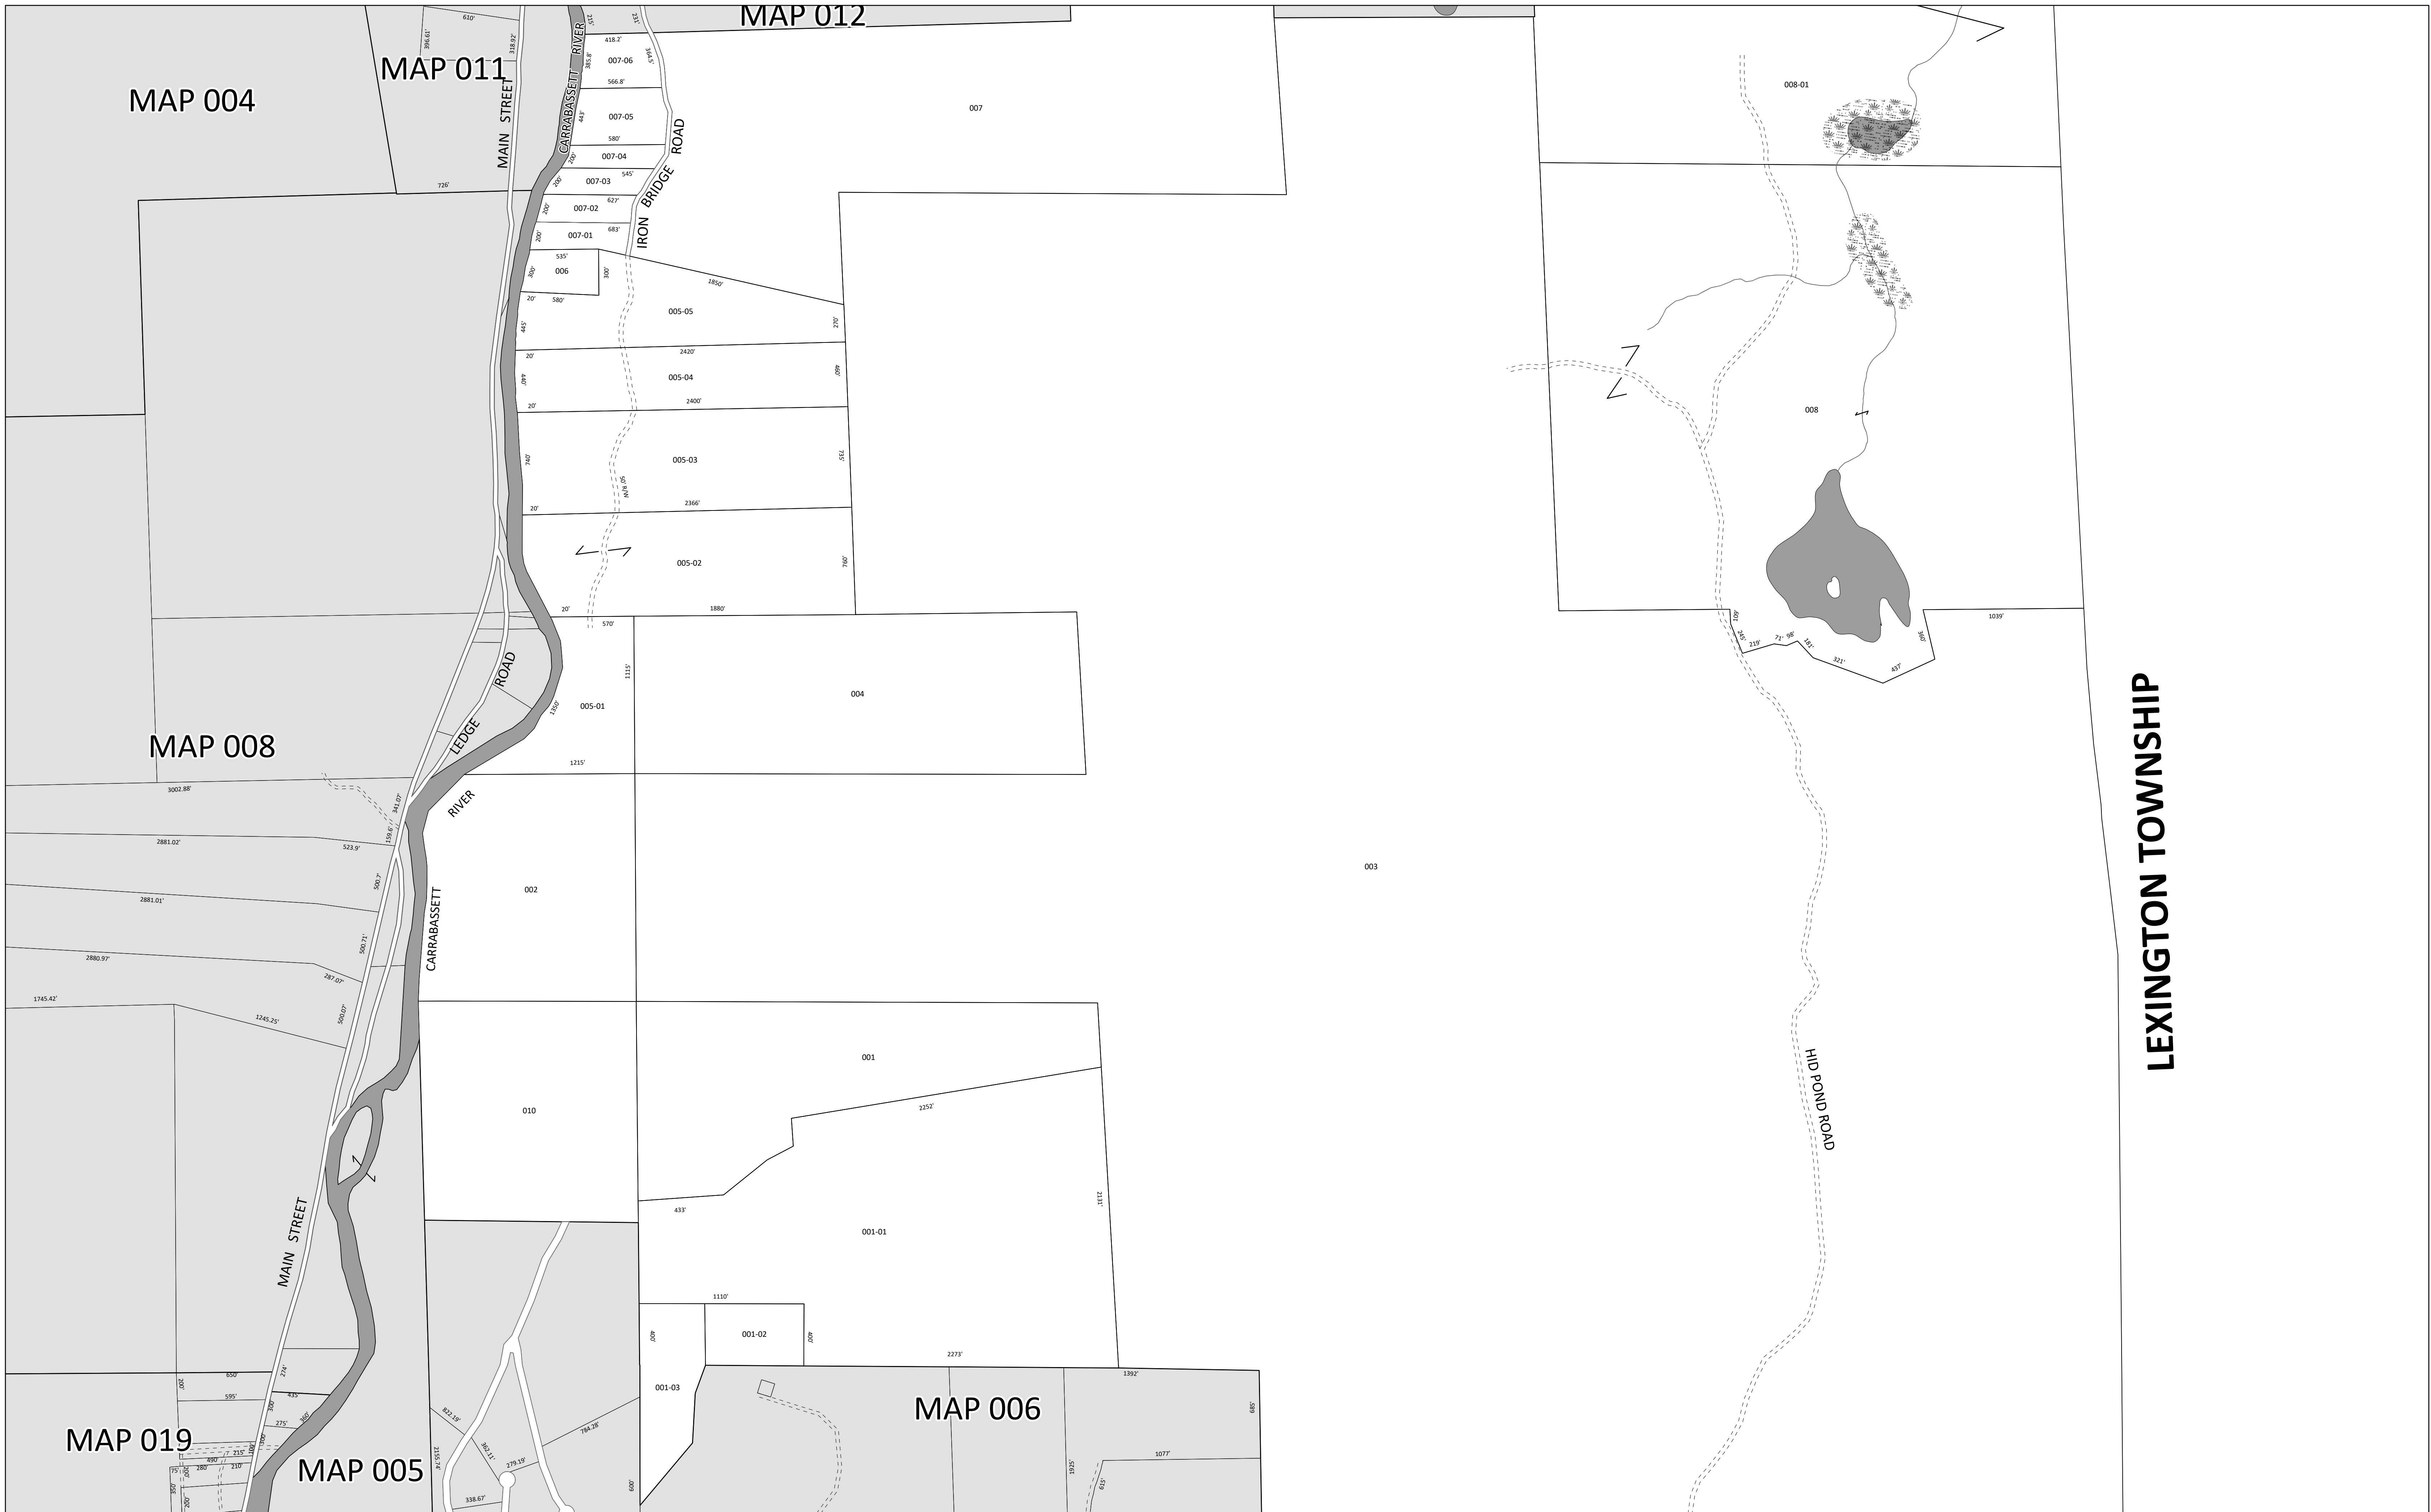

MAP 012

MAP 004

MAP 011

MAP 008

MAP 019

MAP 005

MAP 006

LEXINGTON TOWNSHIP

MAPS PREPARED BY:

UPDATES
SEBAGO TECHNICS 2015 - PRESENT UPDATES & CONVERSION
ACME LAND SURVEYING JUNE 2011 ORIGINAL TAX MAPS

PROPERTY MAP

TOWN OF KINGFIELD, MAINE

MARCH 1, 2019

MAP 009