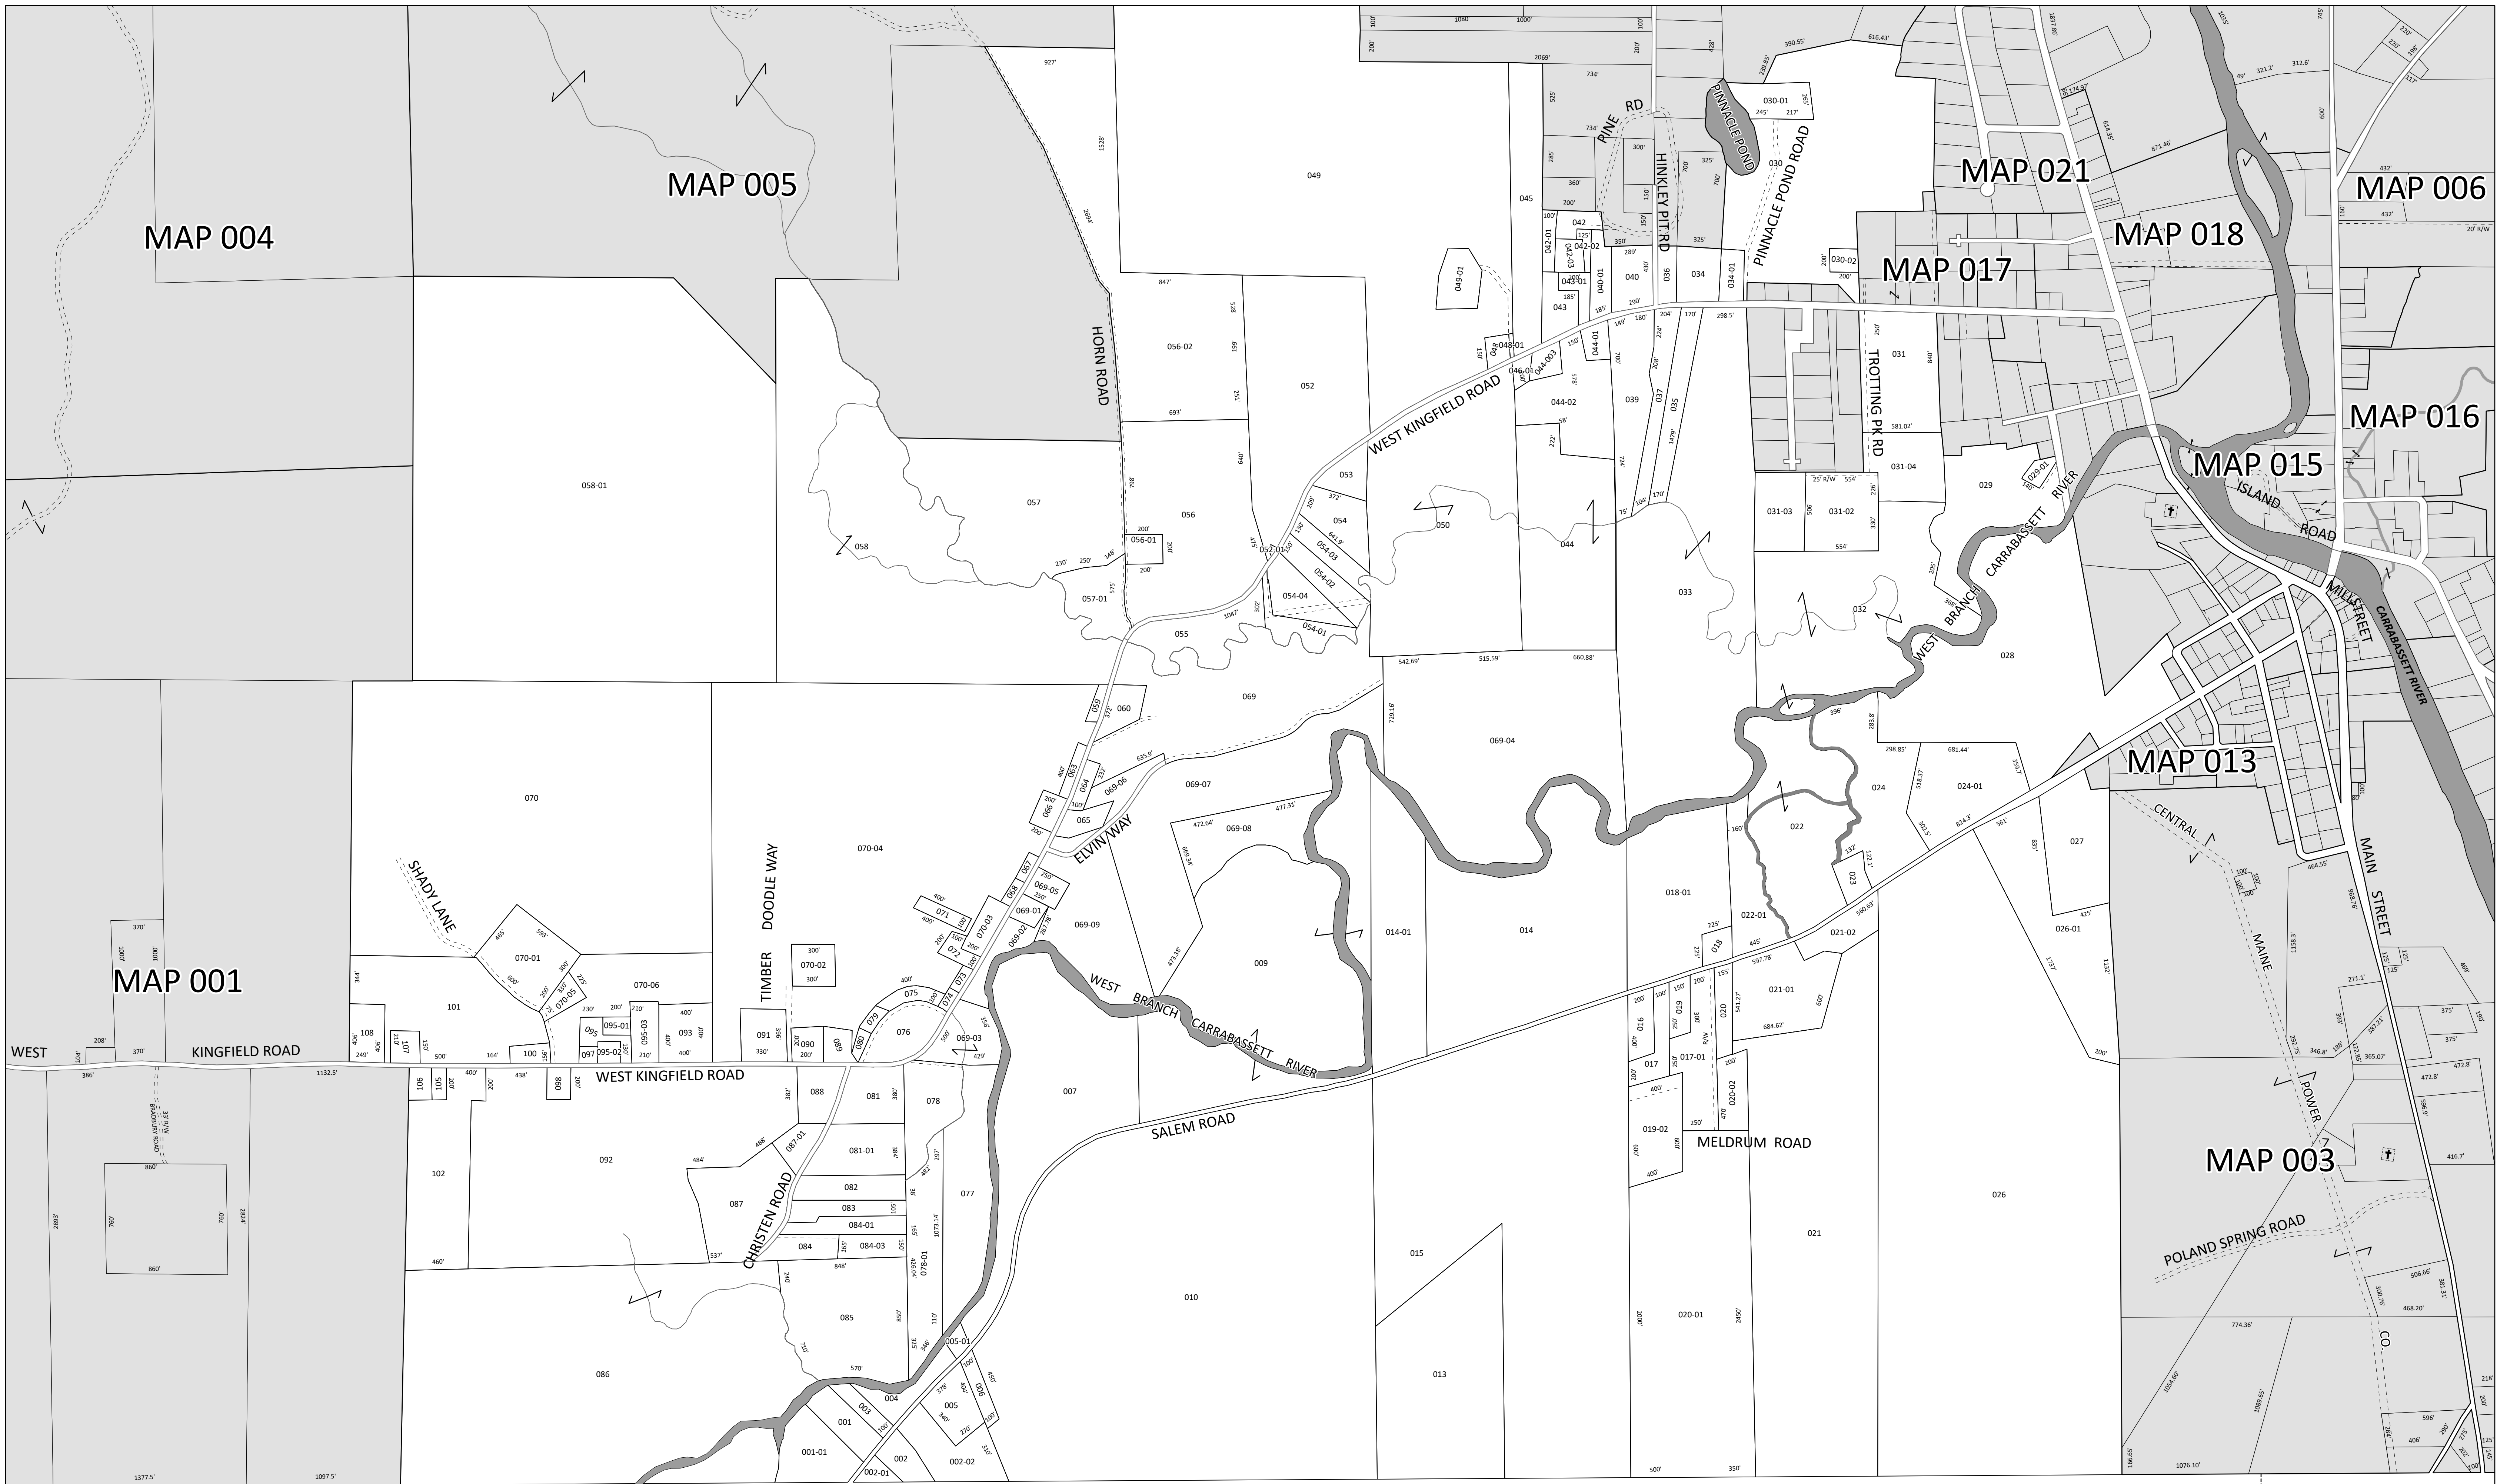

FREEMAN TOWNSHIP

FREEMAN TOWNSHIP

MAPS PREPARED BY:

UPDATES

SEBAGO TECHNICS 2015 - PRESENT UPDATES & CONVERSION
ACME LAND SURVEYING JUNE 2011 ORIGINAL TAX MAPS

PROPERTY MAP

TOWN OF KINGFIELD, MAINE

MARCH 1, 2019

MAP 002