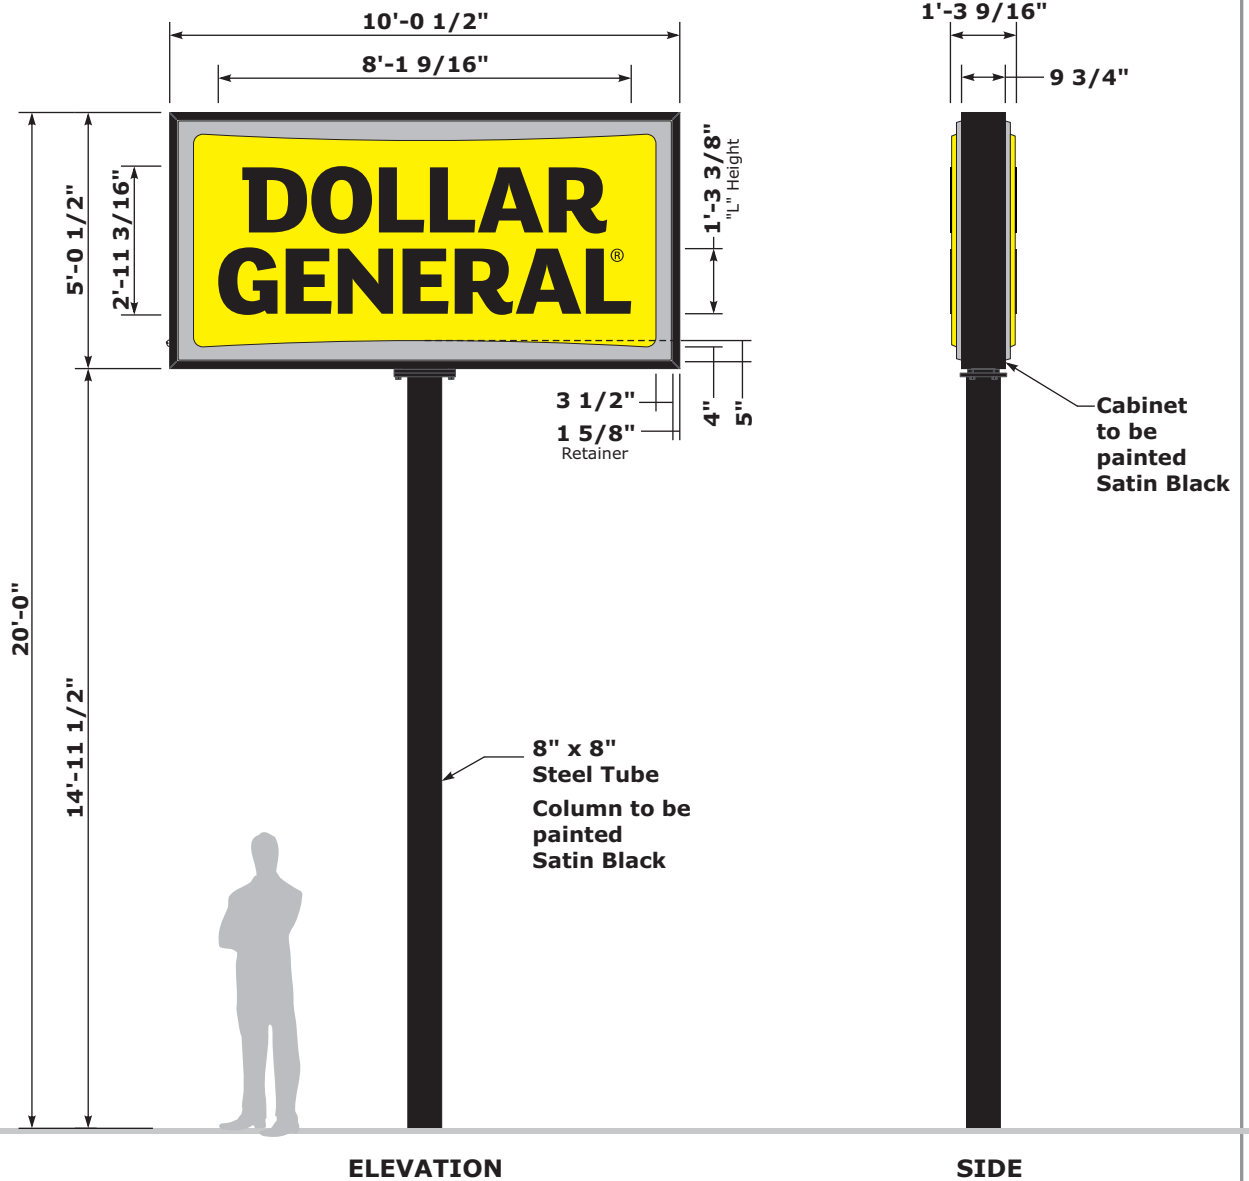

P50

SQUARE FOOTAGE
ACTUAL
50.63 sq. ft.

COLOR SPECIFICATIONS	
Yellow:	match Spraylat C8-2633
Brushed Aluminum:	match Spraylat FM-171
Black (Copy):	match Spraylat Black
Satin Black (Metal):	match Black Polyurethane
Cool Gray:	match PMS Cool Gray 5
Rock Bottom Gray:	match Sherwin Williams SW7062
Green:	match PMS 368C

File Name: Dollar General Cutsheets 2013

Project #: 13-0181

Page 5 of 33

Date: 04/12/2013

Approved By:

135 SOUTH DAVID LANE  
KNOXVILLE, TN 37922  
OFFICE: 865-539-4001  
FAX: 865-539-0851  
WWW.LINKENGR.COM