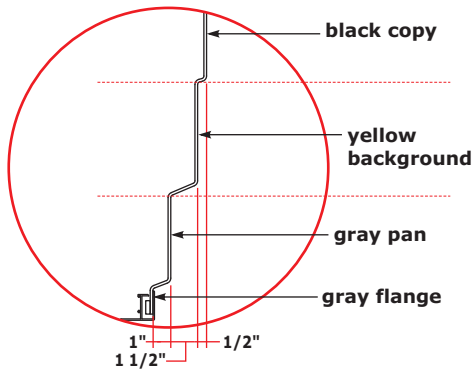

.150" clear UV polycarbonate (Spartech) pan formed face with Black copy over Spraylat C8-2633 Yellow on PMS Cool Gray 5 background. Cabinet to be painted Semi-Gloss Black.

FACE EMBOSMENT DETAIL

SQUARE FOOTAGE
ACTUAL
149.63 sq. ft.

COLOR SPECIFICATIONS	
Yellow:	match Spraylat C8-2633
Brushed Aluminum:	match Spraylat FM-171
Black (Copy):	match Spraylat Black
Semi-Gloss Black (Metal):	match Black Polyurethane
Cool Gray:	match PMS Cool Gray 5
Rock Bottom Gray:	match Sherwin Williams SW7062
Green:	match PMS 368C