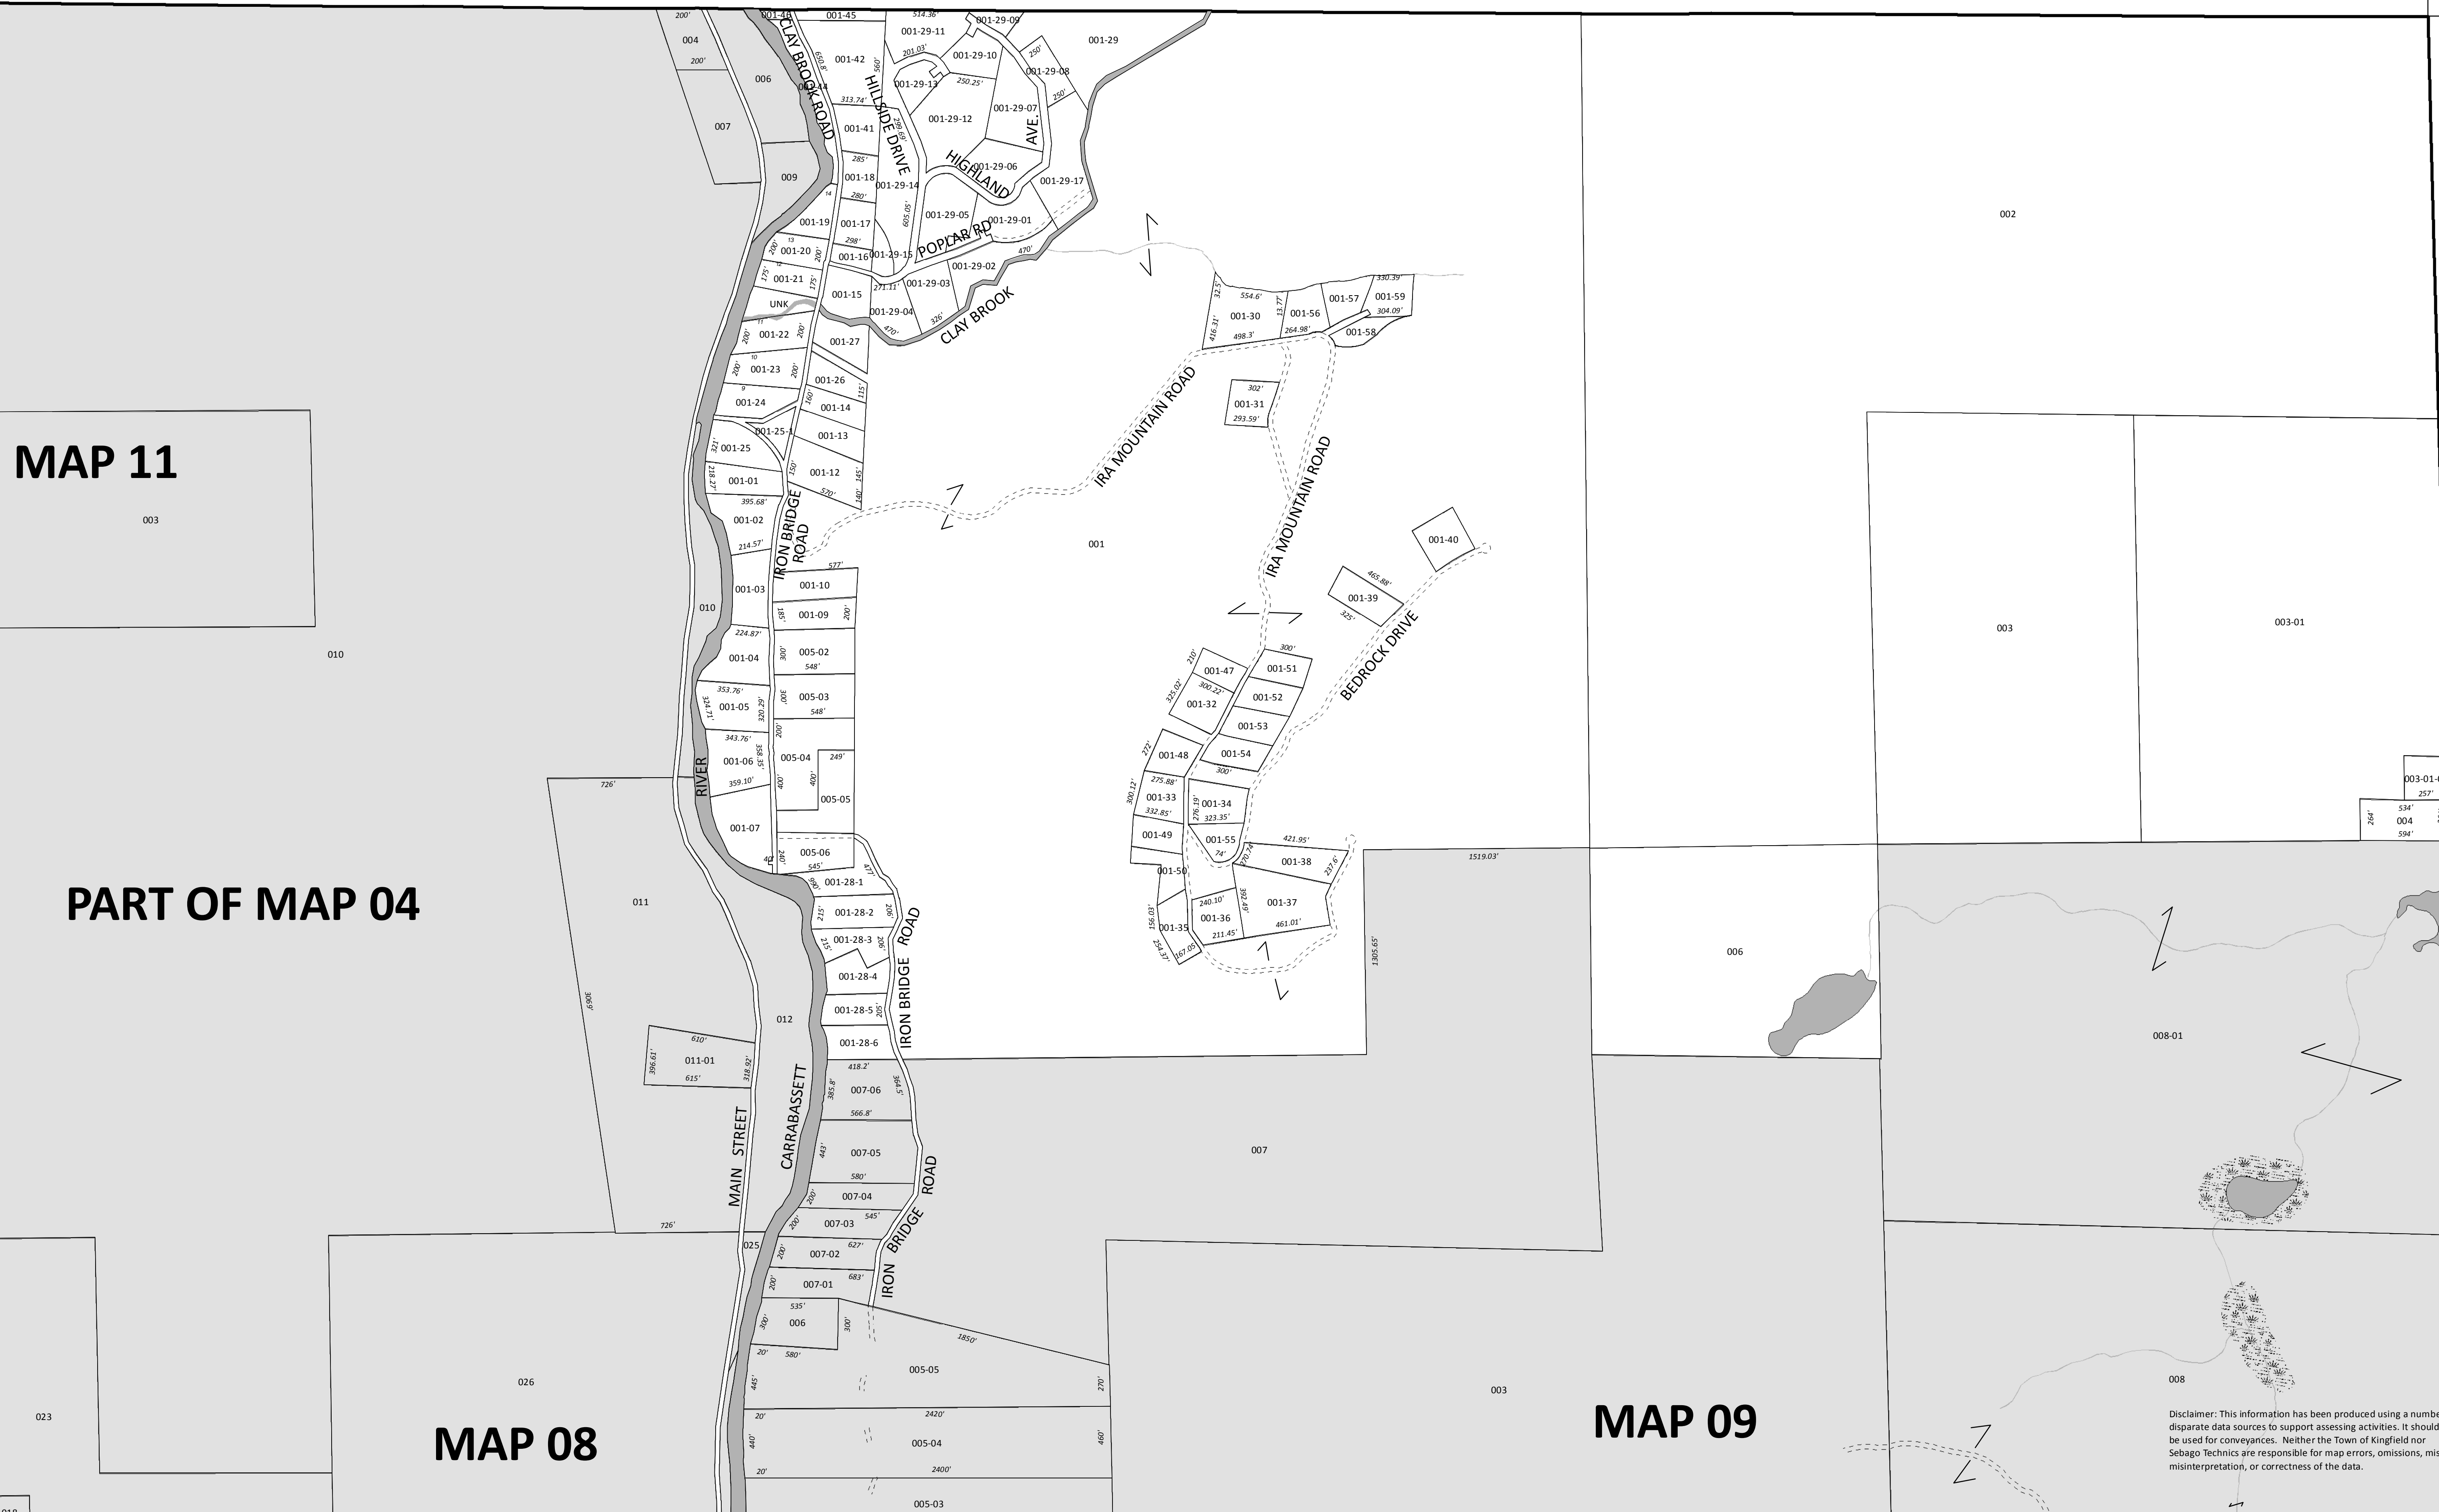

TOWN OF CARRABASSETT VALLEY

MAP 11

003

010

PART OF MAP 04

011

MAP 08

026

MAP 09

007

003

002

003

003-01

003-01-01
257'
534'
004
594'

008-01

008

LEXINGTON TOWNSHIP

MAP 12