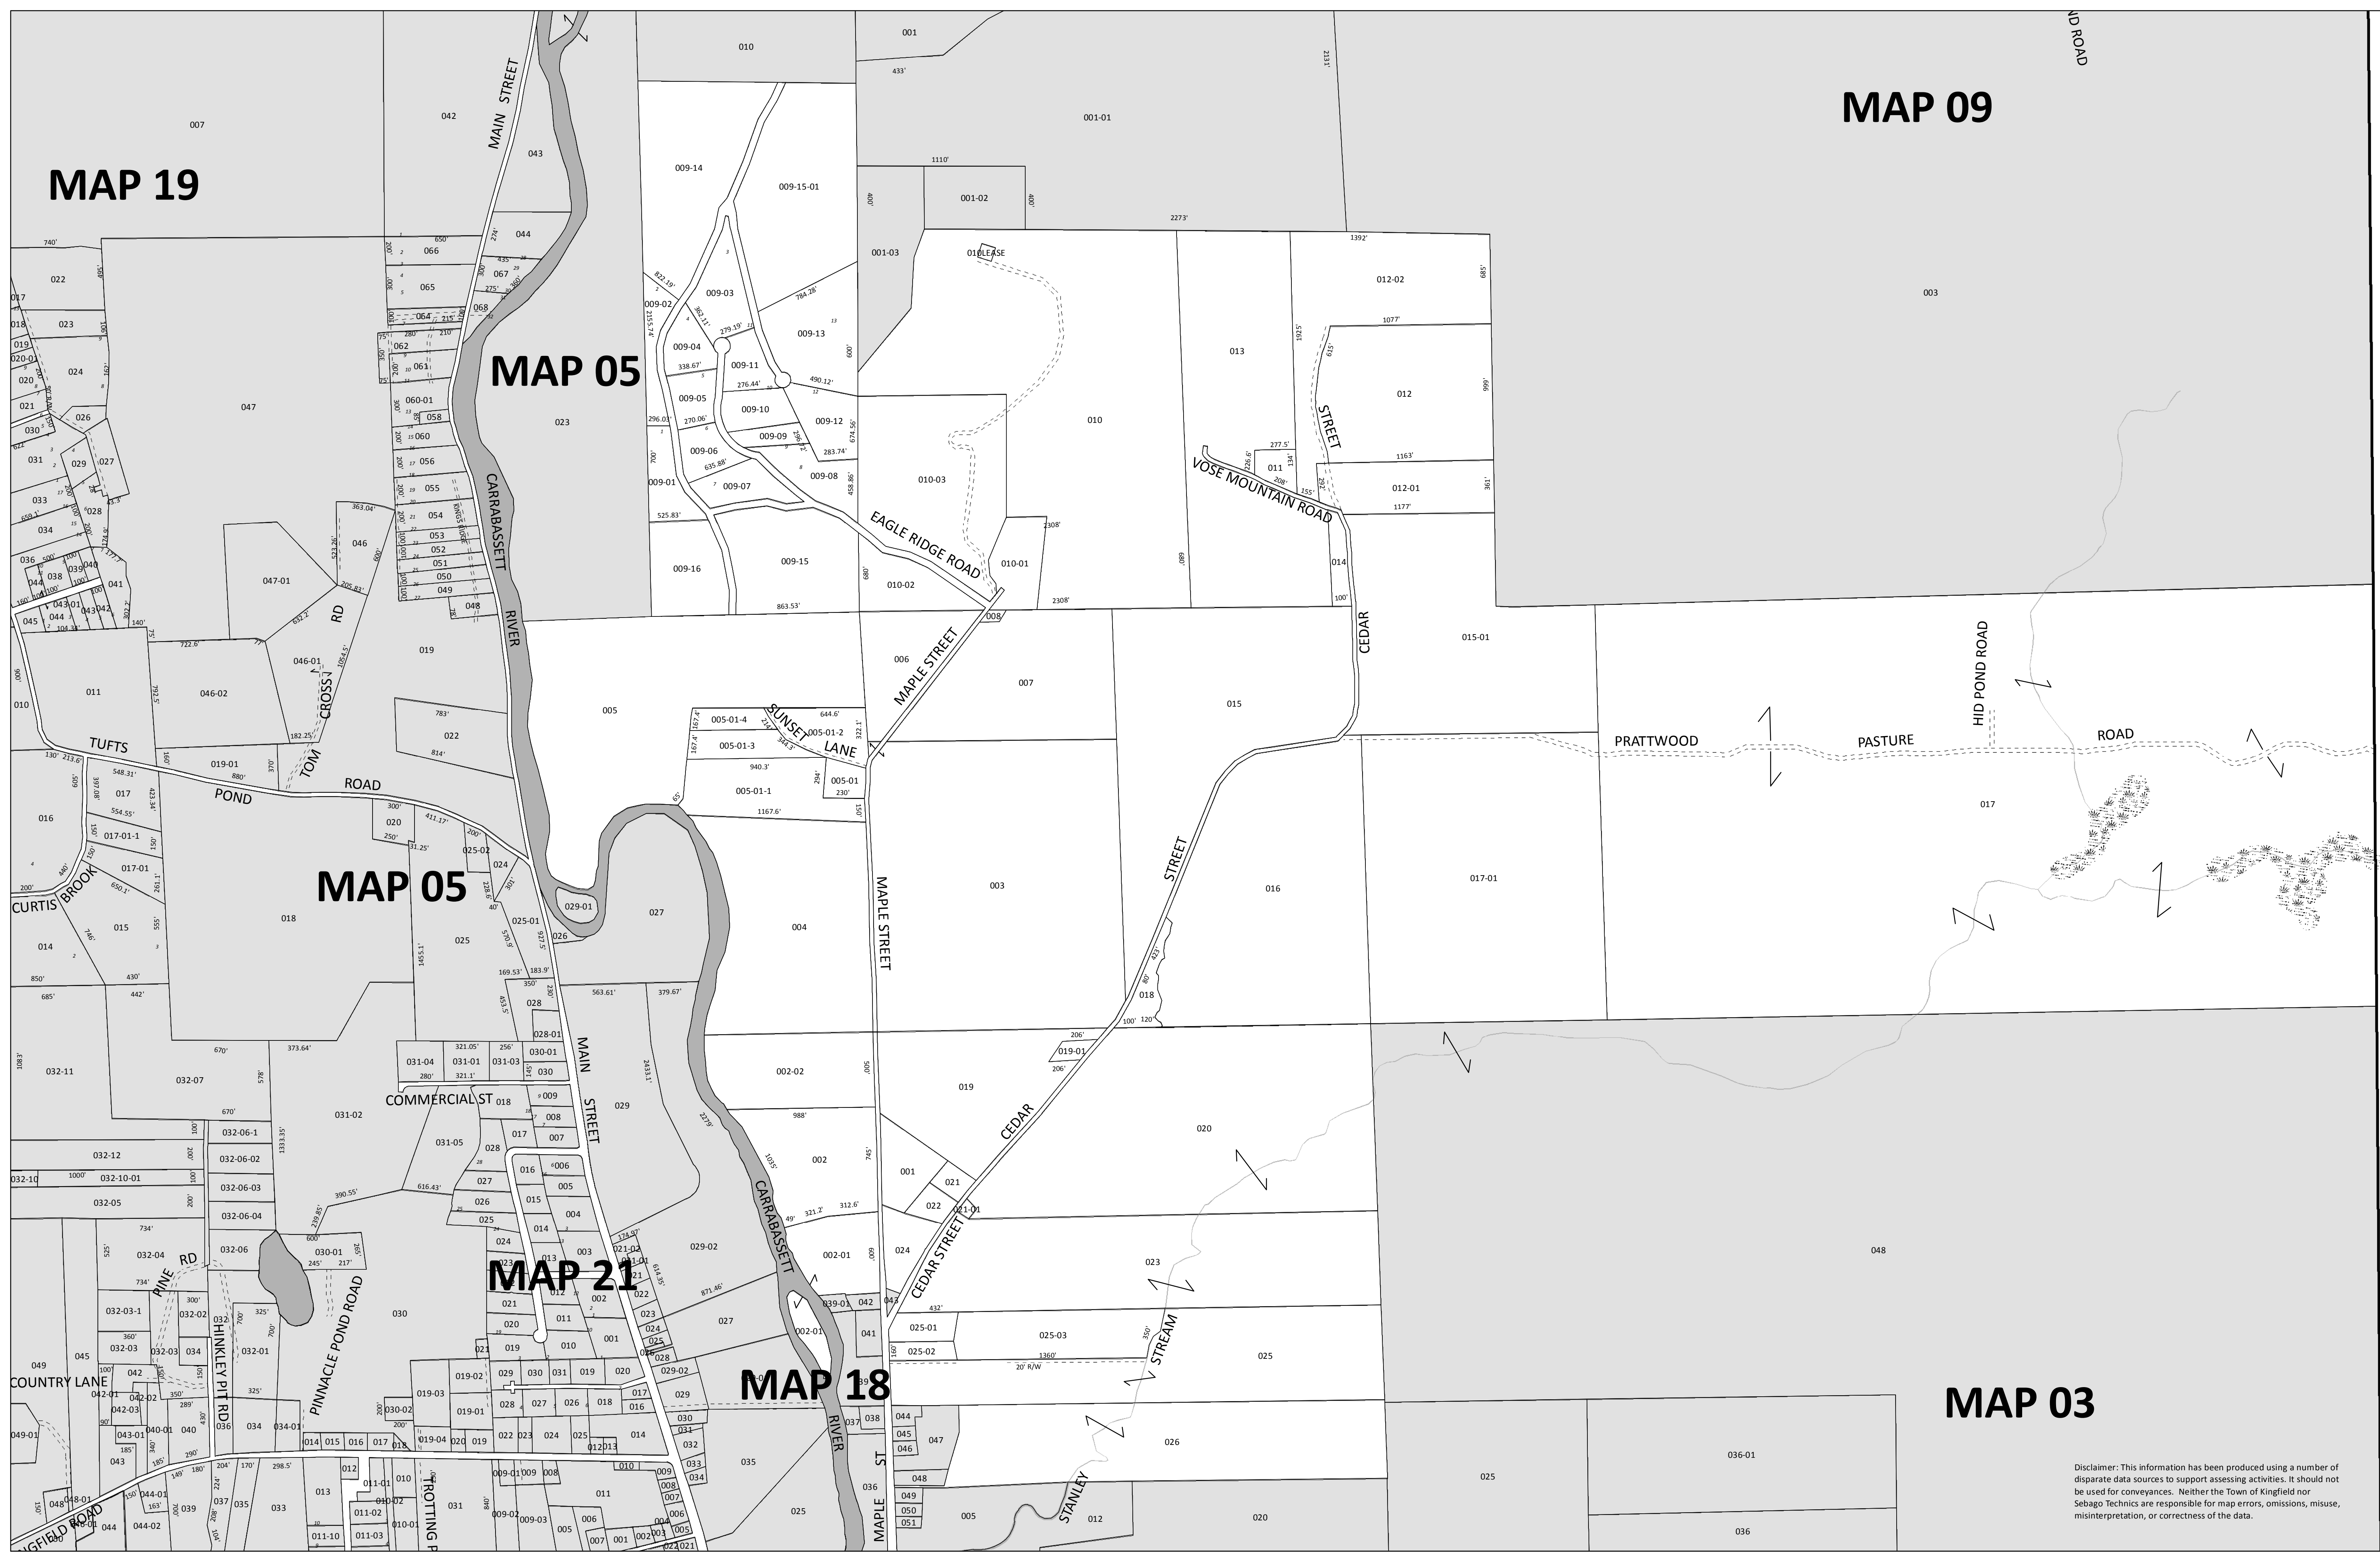

MAP 19

MAP 09

MAP 05

MAP 05

MAP 21

MAP 18

MAP 03

LEXINGTON TOWNSHIP

MAPS PREPARED BY:
SEBAGO
TECHNICS
WWW.SEBAGOTECHNICS.COM
75 John Roberts Rd., Suite 114
South Portland, ME 04106
Tel: 207-259-2100

PROPERTY MAP

TOWN OF KINGFIELD, MAINE

MARCH 1, 2015

UPDATES
SEBAGO TECHNICS 2015 UPDATES & CONVERSION
ACME LAND SURVEYING JUNE 2011 ORIGINAL TAX MAPS

MAP 06