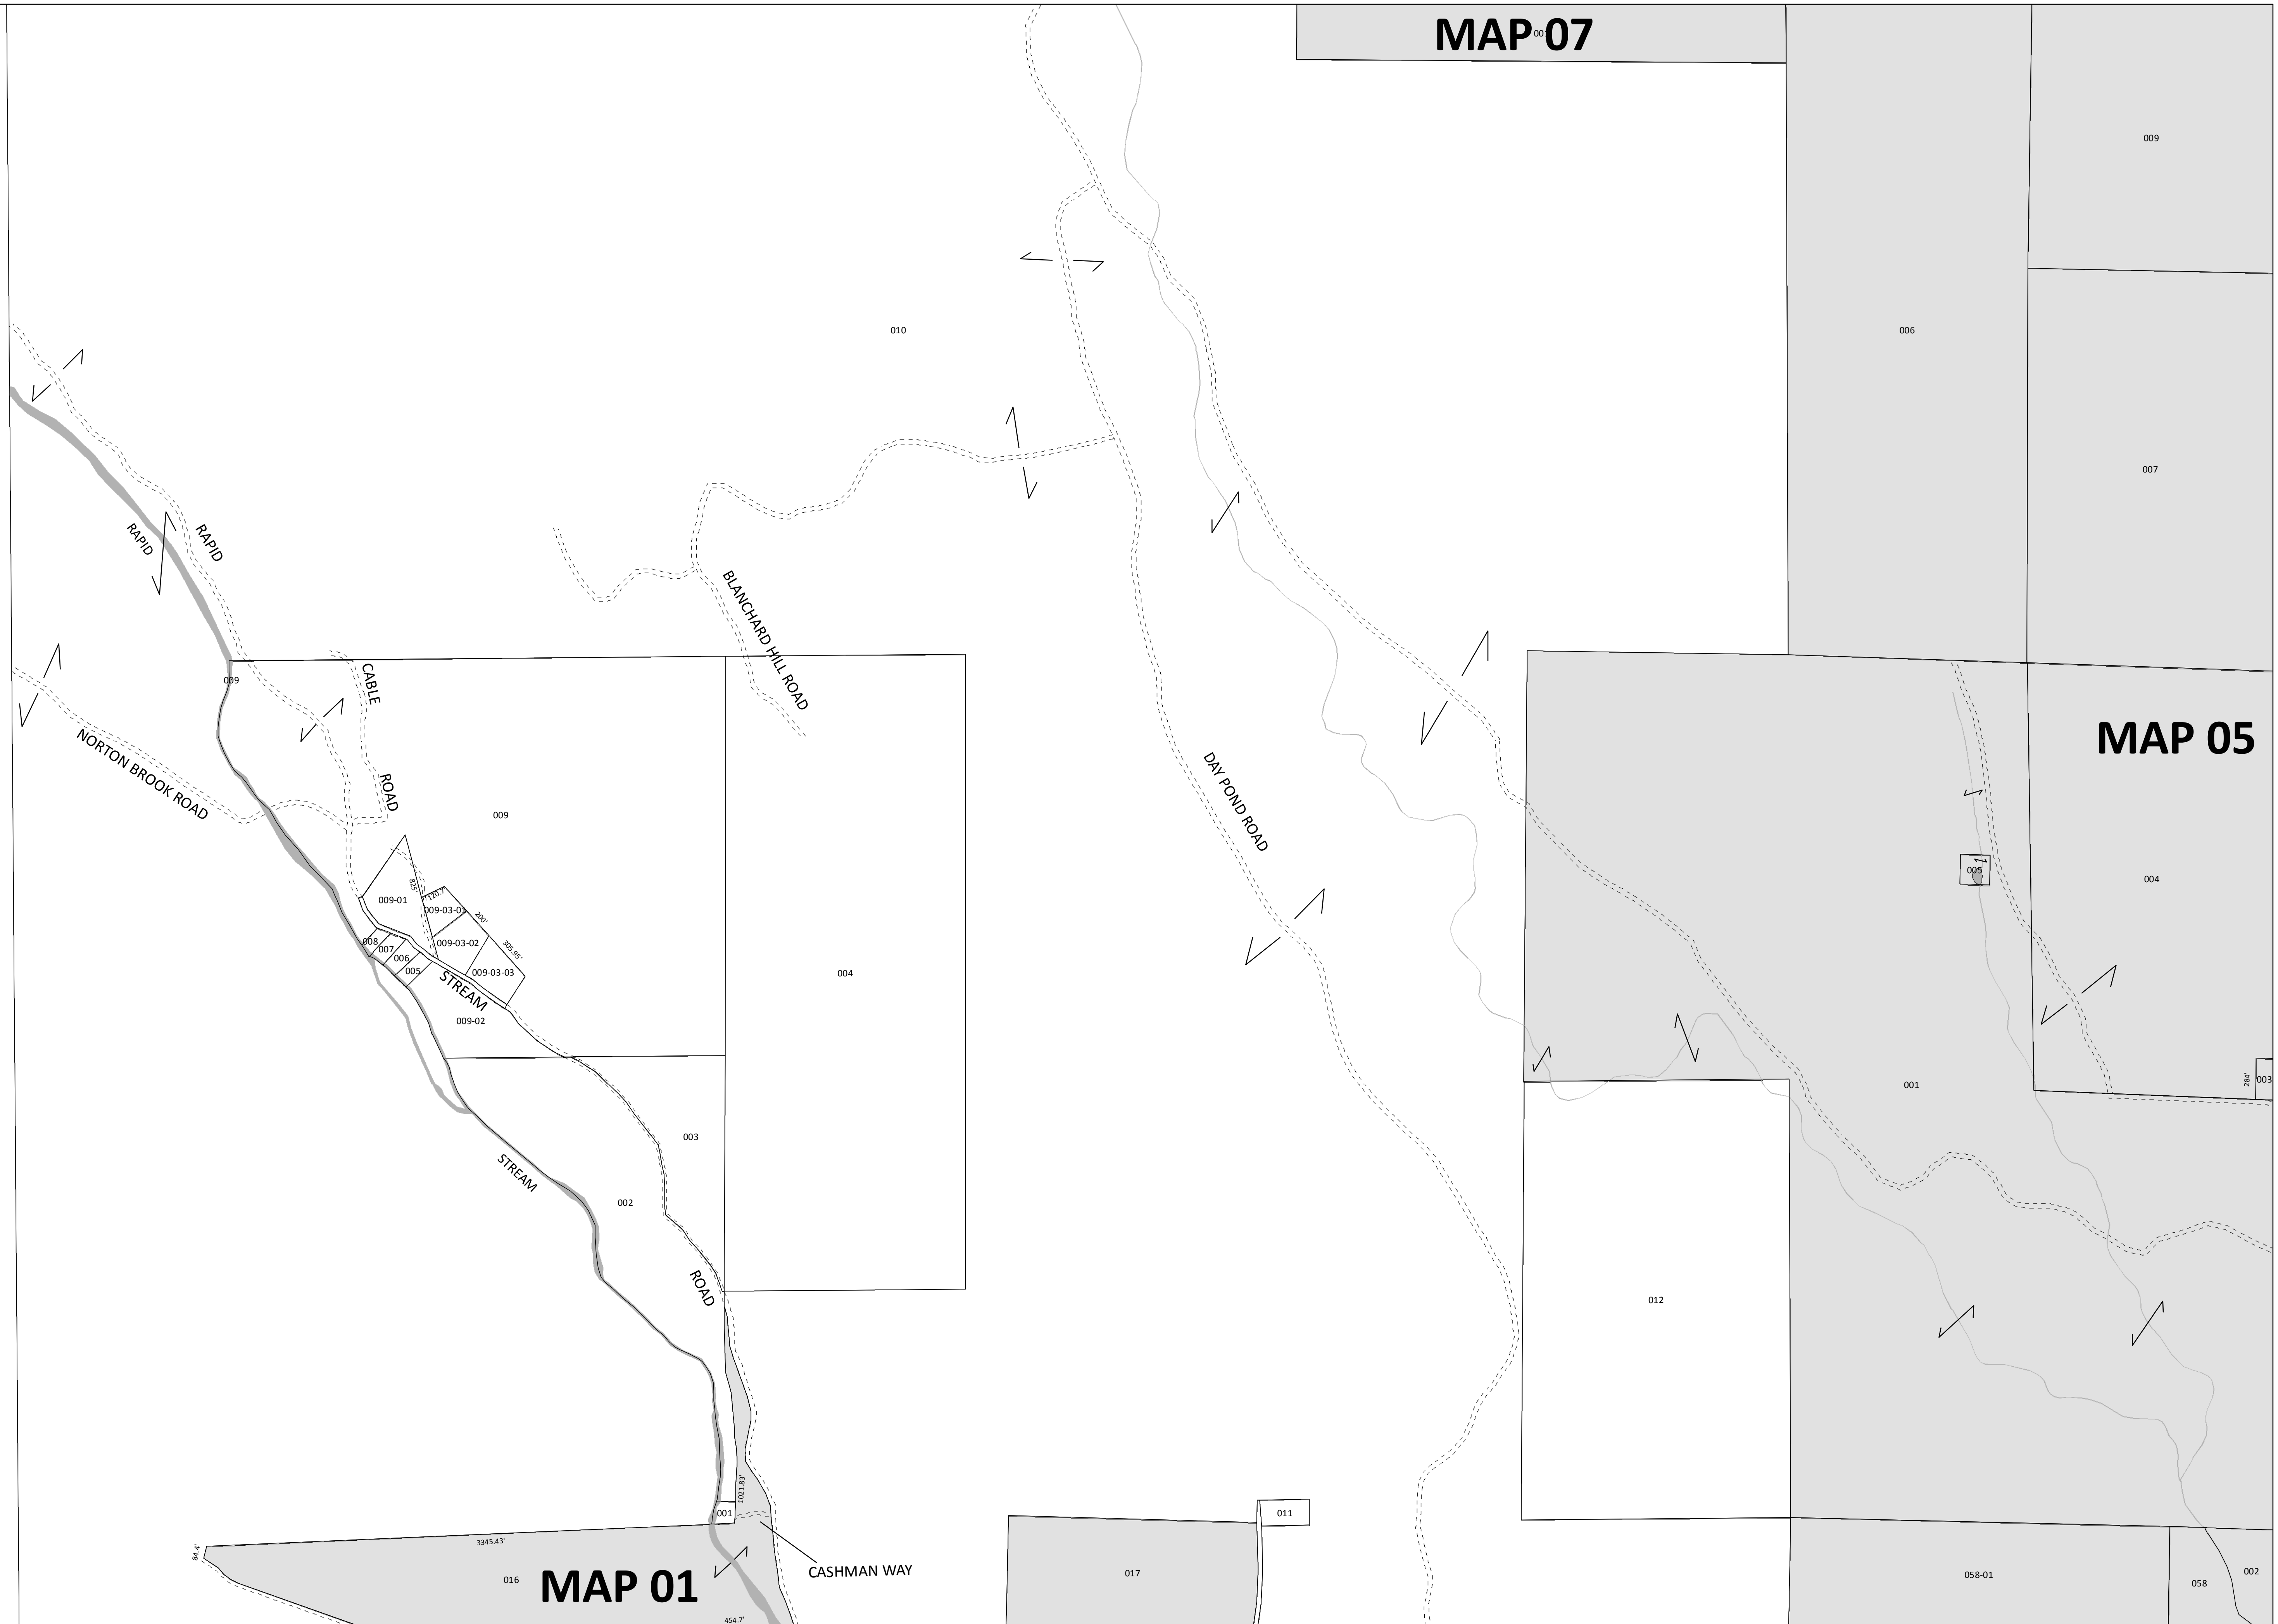

MAP 07

MAP 05

MAP 01

MAP 04

TOWNSHIP OF MT. ABRAM

MAPS PREPARED BY:

SEBAGO
TECHNICS
WWW.SEBAGOTECHNICS.COM
75 John Roberts Rd. Suite 1A South Portland, ME 04106 Tel: 207-259-2100
250 Goodwin Rd. Suite B Lewiston, ME 04240 Tel: 207-933-9666

PROPERTY MAP

TOWN OF KINGFIELD, MAINE

MARCH 1, 2015

UPDATES

SEBAGO TECHNICS 2015 UPDATES & CONVERSION
ACME LAND SURVEYING JUNE 2011 ORIGINAL TAX MAPS

MAP 04